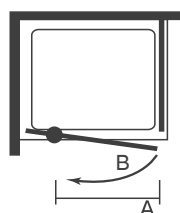

Configuration

A = Door Opening
B = Door Swing

Code	A	B
KAP70	455	460
KAP76	515	525
KAP80	535	560
KAP90	610	605
KAP10	660	655