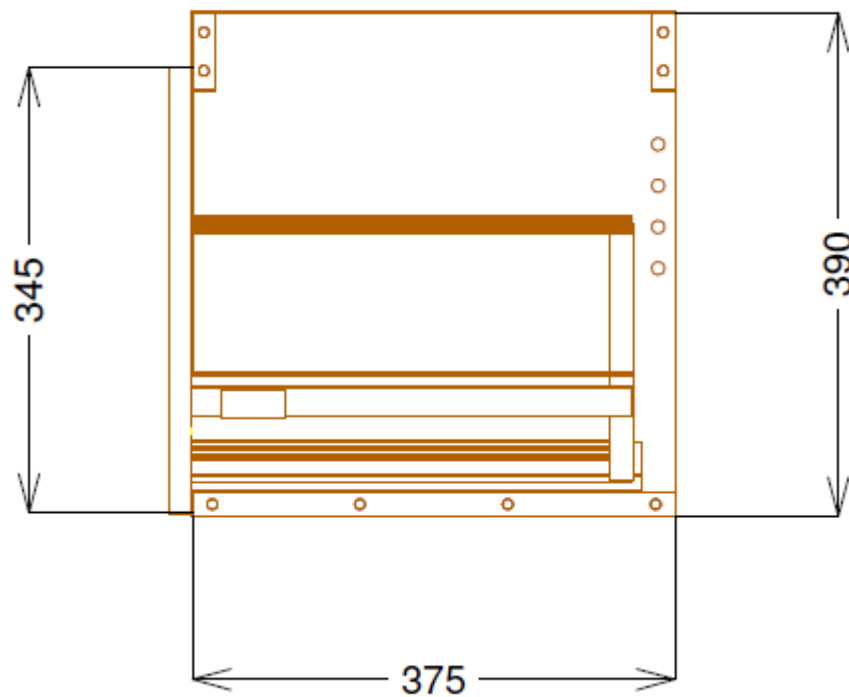

Technical Data Information

Product Code: K80NEB

Information: 800mm Wall Hung Unit Only

Overall Dimensions: H: 390mm x W: 800mm x D: 395mm

All Dimensions are in millimetres. The information contained on this page was correct at date of issue. Fitting dimensions are provided as a guide only. Some variation may occur due to manufacturing tolerances. We pursue a policy of continuing improvement in design and performance of our products and so reserve the right to change specifications without prior notice.