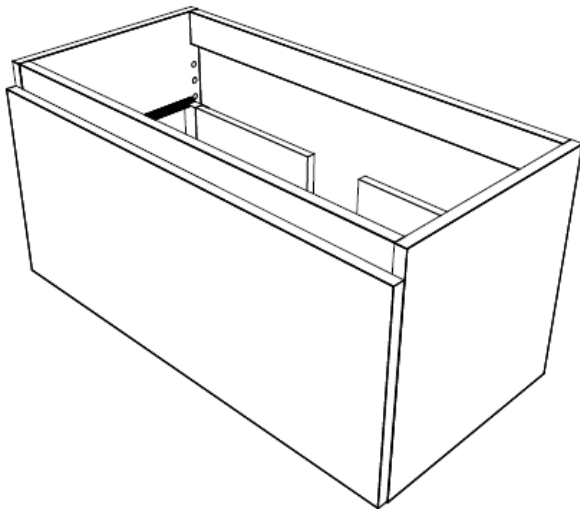

Technical Data Information

Product Code: K80NEB

Information: 800mm Wall Hung Unit Only

Overall Dimensions: H: 390mm x W: 800mm x D: 395mm

All Dimensions are in millimetres. The information contained on this page was correct at date of issue. Fitting dimensions are provided as a guide only. Some variation may occur due to manufacturing tolerances. We pursue a policy of continuing improvement in design and performance of our products and so reserve the right to change specifications without prior notice.