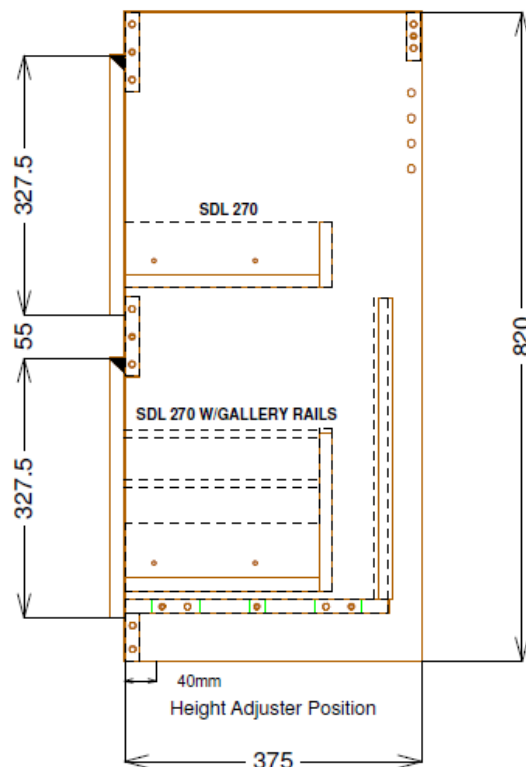

## Technical Data Information

**Product Code:** K60NEBF

**Information:** K60 – 2 Drawer Unit Only

**Overall Dimensions:** H: 825mm x W: 600mm x D: 395mm

All Dimensions are in millimetres. The information contained on this page was correct at date of issue. Fitting dimensions are provided as a guide only. Some variation may occur due to manufacturing tolerances. We pursue a policy of continuing improvement in design and performance of our products and so reserve the right to change specifications without prior notice.