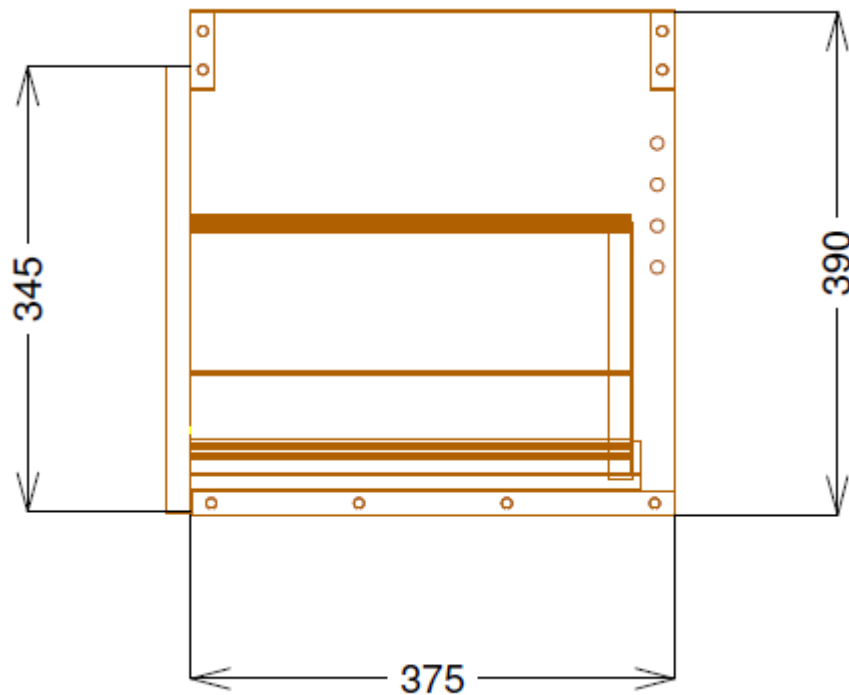

Technical Data Information

Product Code: K60BAR

Information: K60 – 600mm Wall Hung Unit Only

Overall Dimensions: H: 390mm x W: 600mm x D: 395mm

All Dimensions are in millimetres. The information contained on this page was correct at date of issue. Fitting dimensions are provided as a guide only. Some variation may occur due to manufacturing tolerances. We pursue a policy of continuing improvement in design and performance of our products and so reserve the right to change specifications without prior notice.