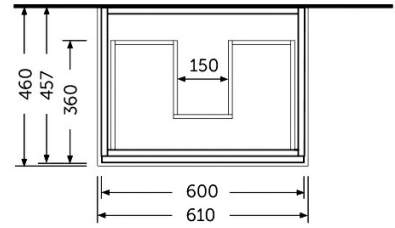

RAK-JOY - JOYWH060PWH

Wall Hung Vanity Unit, Pure White

RAK
CERAMICS

Technical specifications

Dimensions: 610 x 460 mm

Color: Pure White

Suites: [RAK-JOY](#)

Code	Name
JOYWH060PWH	60CM Wall Hung Vanity Unit

Dimensions: All dimensions in mm tolerance +5% for below 200mm and +3% for above 200mm.
 Note: Due to a continuing development programme to improve design and performance, the manufacturer reserves all rights to vary specifications without prior information.
 Please note accessories are for photographic use only.