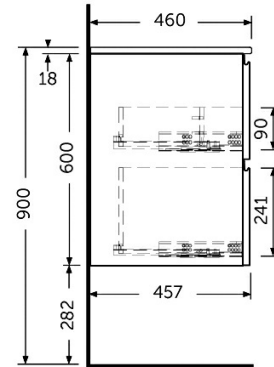

RAK-JOY - JOYWH060PWH

Wall Hung Vanity Unit, Pure White

RAK
CERAMICS

Technical specifications

Dimensions: 610 x 460 mm

Color: Pure White

Suites: [RAK-JOY](#)

Code	Name
JOYWH060PWH	60CM Wall Hung Vanity Unit

Dimensions: All dimensions in mm tolerance +5% for below 200mm and +3% for above 200mm.
 Note: Due to a continuing development programme to improve design and performance, the manufacturer reserves all rights to vary specifications without prior information.
 Please note accessories are for photographic use only.