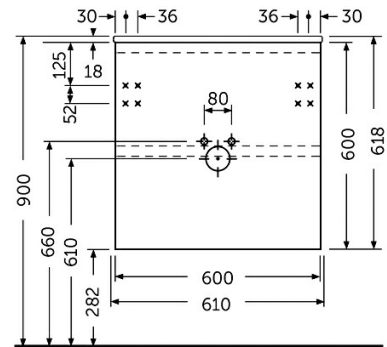

RAK-JOY - JOYWH060PWH

Wall Hung Vanity Unit, Pure White

RAK
CERAMICS

Technical specifications

Dimensions: 610 x 460 mm

Color: Pure White

Suites: [RAK-JOY](#)

Code	Name
JOYWH060PWH	60CM Wall Hung Vanity Unit

Dimensions: All dimensions in mm tolerance +5% for below 200mm and +3% for above 200mm.
 Note: Due to a continuing development programme to improve design and performance, the manufacturer reserves all rights to vary specifications without prior information.
 Please note accessories are for photographic use only.