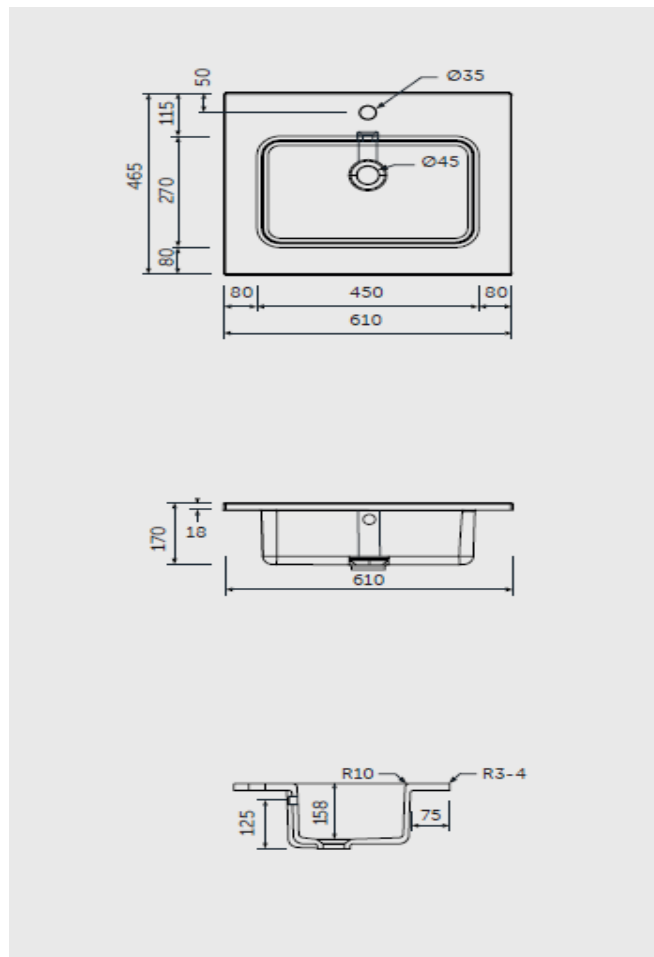

JOY

Drop In Washbasin 610 x 465 mm

RAK
CERAMICS

SPECIFICATION/CODE REFERENCE

Please use the reference codes shown below:

JOYDI06101WH

SIZE 610 x 465 x 180 mm

TAP HOLE Single tap hole

OVER FLOW Built in Overflow

MATERIAL Vitreous China

WEIGHT 13 kg

COLOURS White

FIXING Drop On

WARRANTY 25 Years

Dimensions: All measurements are in millimeters and are subject to normal manufacturing variations.