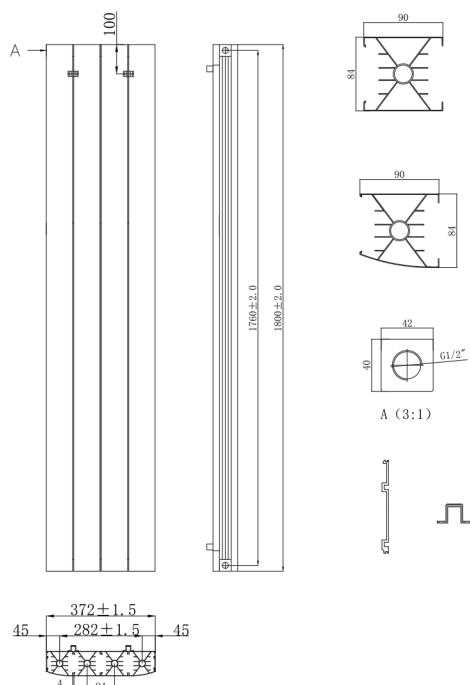

TECHNICAL DATASHEET

JUPITER DOUBLE DESIGNER RADIATOR

Product Code	J3751800WH	Barcode	5391534558682
Finish	WHITE	Ral No	9016
Product Type	DESIGNER RADIATOR		
Btu/hr output	7192 at 60 C		

Guarantee & Aftercare

Watts	2108
Pipe centres	445mm
Max projection	117mm
Max height	1800mm
Max width	375mm

CUSTOMER CARE:

For further information please call +353(0)1 450 4307