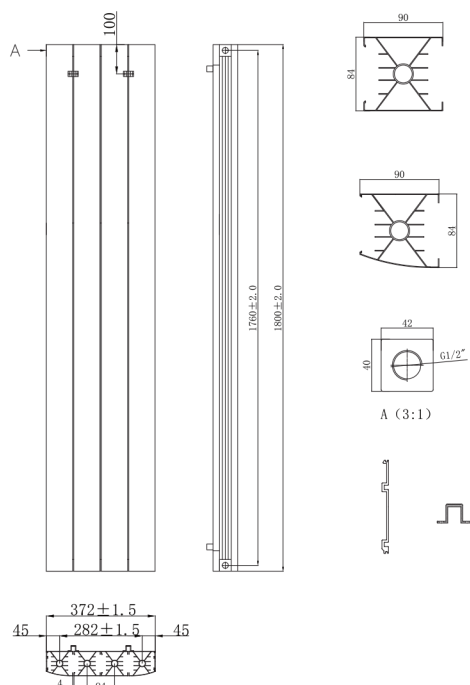

TECHNICAL DATASHEET

JUPITER DOUBLE DESIGNER RADIATOR

Product Code	J3751800BL	Barcode	5391534558699
Finish	BLACK	Ral No	9011
Product Type	DESIGNER RADIATOR		
Btu/hr output	7192 at 60 C		

Guarantee & Aftercare

Watts	2108
Pipe centres	445mm
Max projection	117mm
Max height	1800mm
Max width	375mm

CUSTOMER CARE:

For further information please call +353(0)1 450 4307