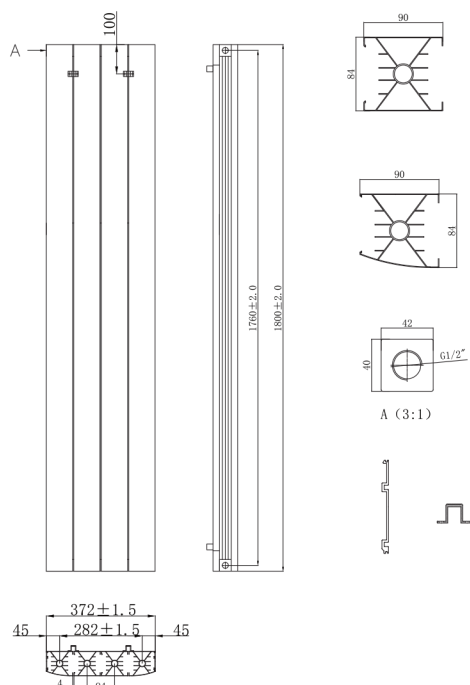

TECHNICAL DATASHEET

JUPITER DOUBLE DESIGNER RADIATOR

Product Code	J3751800A	Barcode	5391534558705
Finish	ANTHRACITE	Ral No	7016
Product Type	DESIGNER RADIATOR		
Btu/hr output	7192 at 60 C		

Guarantee & Aftercare

Watts	2108
Pipe centres	445mm
Max projection	117mm
Max height	1800mm
Max width	375mm

CUSTOMER CARE:

For further information please call +353(0)1 450 4307