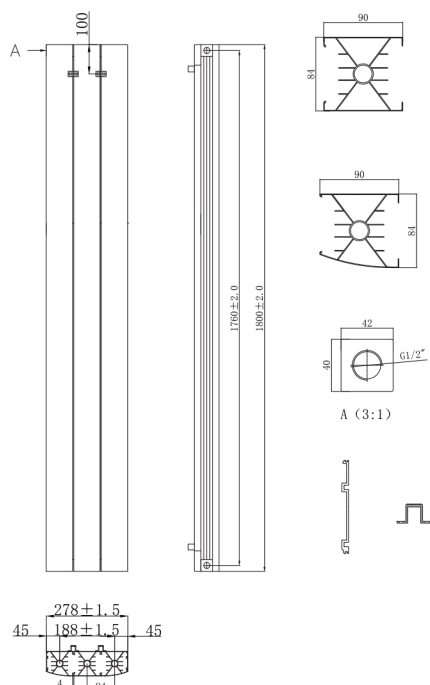

TECHNICAL DATASHEET

JUPITER DOUBLE DESIGNER RADIATOR

Product Code	J2801800WH	Barcode	5391534558651
Finish	WHITE	Ral No	9016
Product Type	DESIGNER RADIATOR		
Btu/hr output	5407 at 60 C		

Guarantee & Aftercare

Watts	1585
Pipe centres	350mm
Max projection	117mm
Max height	1800mm
Max width	280mm

CUSTOMER CARE:

For further information please call +353(0)1 450 4307