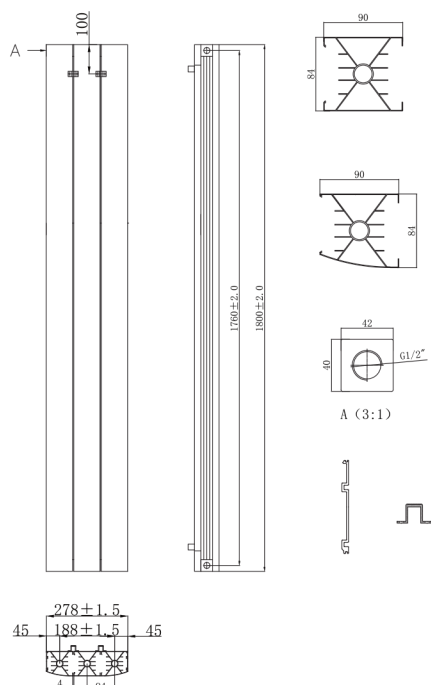

TECHNICAL DATASHEET

JUPITER DOUBLE DESIGNER RADIATOR

Product Code	J2801800BL	Barcode	5391534558668
Finish	BLACK	Ral No	9011
Product Type	DESIGNER RADIATOR		
Btu/hr output	5407 at 60 C		

Guarantee & Aftercare

Watts	1585
Pipe centres	350 mm
Max projection	117mm
Max height	1800mm
Max width	280mm

CUSTOMER CARE:

For further information please call +353(0)1 450 4307