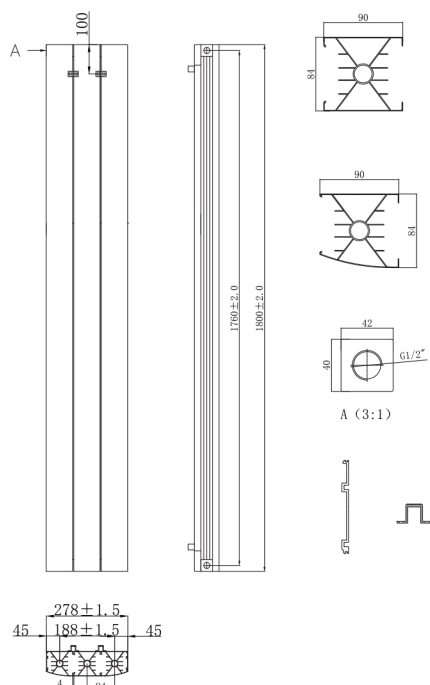

## TECHNICAL DATASHEET

### JUPITER DOUBLE DESIGNER RADIATOR

<b>Product Code</b>	J2801800A	<b>Barcode</b>	5391534558675
<b>Finish</b>	ANTHRACITE	<b>Ral No</b>	7016
<b>Product Type</b>	DESIGNER RADIATOR		
<b>Btu/hr output</b>	5407 at 60 C		

Watts	1585
Pipe centres	350mm
Max projection	117mm
Max height	1800mm
Max width	280mm