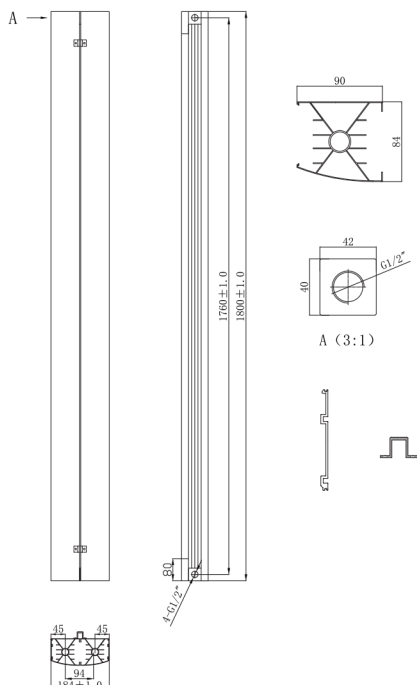

TECHNICAL DATASHEET

JUPITER DOUBLE DESIGNER RADIATOR

Product Code	J1851800WH	Barcode	5391534558620
Finish	WHITE	Ral No	9016
Product Type	DESIGNER RADIATOR		
Btu/hr output	3605 at 60 C		

Guarantee & Aftercare

Watts	1057
Pipe centres	255 mm
Max projection	117mm
Max height	1800mm
Max width	185mm

CUSTOMER CARE:

For further information please call +353(0)1 450 4307