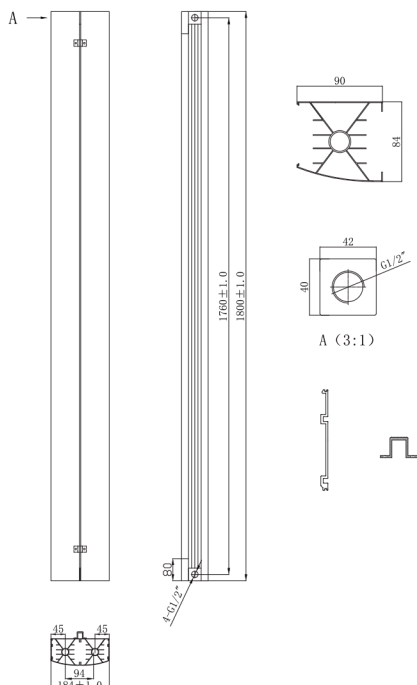

TECHNICAL DATASHEET

JUPITER DOUBLE DESIGNER RADIATOR

Product Code	J1851800BL	Barcode	5391534558637
Finish	BLACK	Ral No	9011
Product Type	DESIGNER RADIATOR		
Btu/hr output	3605 at 60 C		

Guarantee & Aftercare

Watts	1057
Pipe centres	255mm
Max projection	117mm
Max height	1800mm
Max width	185mm

CUSTOMER CARE:

For further information please call +353(0)1 450 4307