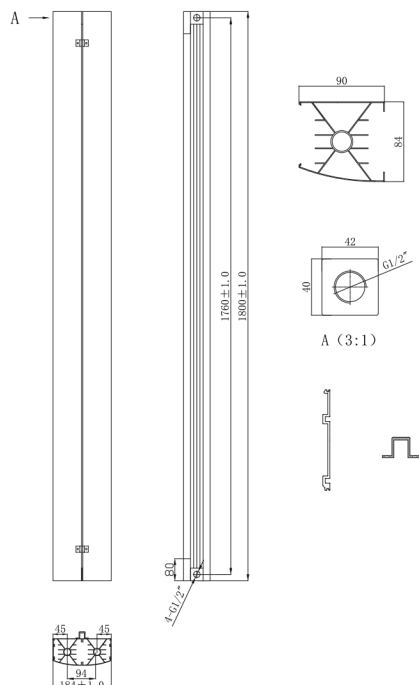

TECHNICAL DATASHEET

JUPITER DOUBLE DESIGNER RADIATOR

Product Code	J1851800A	Barcode	5391534558644
Finish	ANTHRACITE	Ral No	7016
Product Type	DESIGNER RADIATOR		
Btu/hr output	3605 at 60 C		

Guarantee & Aftercare

Watts	1057
Pipe centres	255mm
Max projection	117mm
Max height	1800mm
Max width	185mm

CUSTOMER CARE:

For further information please call +353(0)1 450 4307