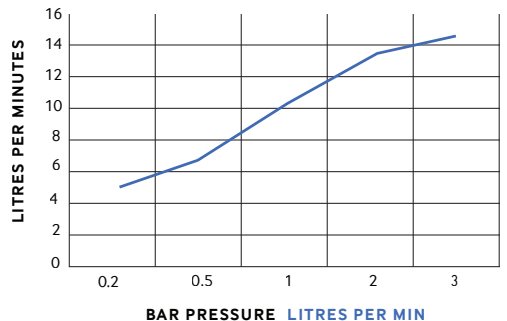

**FLOW RATES OPEN OUTLET**

**WARRANTY**

- **5 year warranty** on taps applies to gold finish and main body of products. All surfaces must be cleaned with warm soapy water and dried with soft cloths only. The use of abrasive cleaners or materials will render warranty invalid. Flexible tail connections, hoses, handsets and faucets are covered by a 2 year guarantee.
- **Do not over tighten** flexible tail connections as this may result in later failure of the fitting.
- To enable each supply to be individually isolated product should be fitted with individual isolating valves, claims will be dealt with on that basis.
- Suitable access should be provided for in order for products or parts to be replaced under warranty. In the event that *no access* is provided, labour cost claims cannot be upheld.