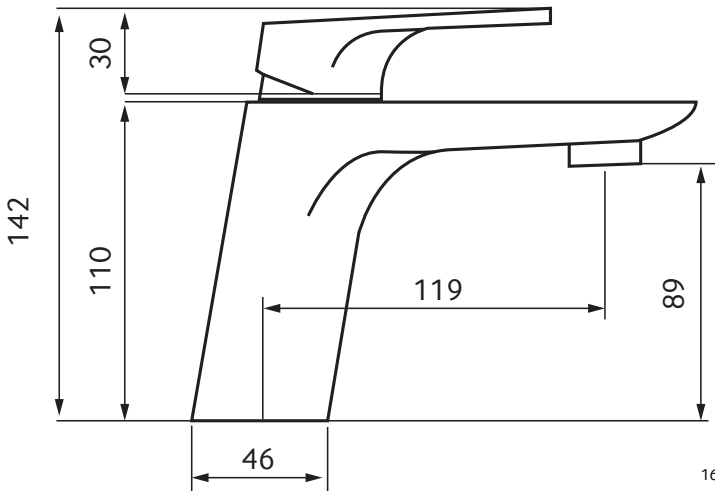

**JASMIN GOLD BASIN MIXER**

**PRODUCT INFORMATION**

GJAS002 Jasmin Gold Basin Mixer

**MATERIAL** Brass

**COLOUR/FINISH** Gold

**APPROVALS** This product should be fitted in accordance with relevant Water Byelaw Regulations

**FIXING** Deck mounted using back nuts provided

**ADDITIONAL INFORMATION** For additional support, please contact us:

**t** +353 1 817 9755

**e** customersupport@sonasbathrooms.com

BAR	LITRES PER MIN
0.2	5.0
0.5	7.5
1	10.8
2	13.2
3	14.7