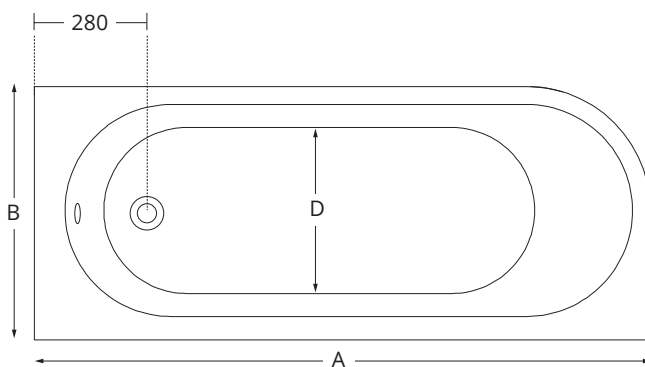

ARC

Single Ended Bath With 8/12 Jet Whirlpool

Bath panel not included, Baths are undrilled for tap holes, Taps and waste not included

MATERIAL	Acrylic
PRODUCT DIMENSIONS	See table and technical drawing below
FIXING	Supporting leg set provided
STANDARDS	EN14516
APPROVALS	CE Approved
GUARANTEE	25 Years

Left hand shown

For a full range of bath panels and bath accessories please refer to www.sonasbathrooms.com

A: Length	B: Width	C: Base Length	D: Base width	E: Internal Depth	Capacity	8 Jet	12 Jet
1700	700	1200	440	400	174 ltrs	✓	✓
1800	800	1300	540	400	195 ltrs	✗	✓