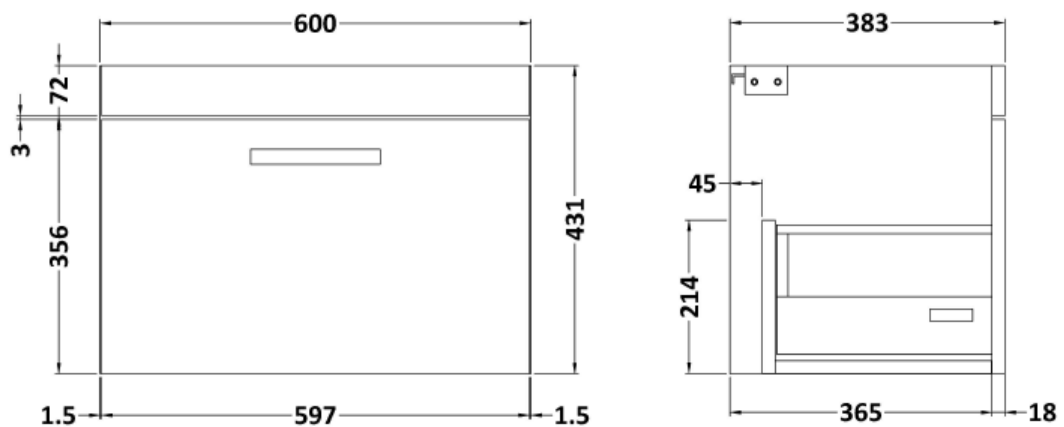

Technical Data Information

Product Code: FOR60WH

Information: 600 Wall Hung Single Drawer White

Overall Dimensions: H: 430 x W: 600 x D: 383

All Dimensions are in millimetres. The information contained on this page was correct at date of issue. Fitting dimensions are provided as a guide only. Some variation may occur due to manufacturing tolerances. We pursue a policy of continuing improvement in design and performance of our products and so reserve the right to change specifications without prior notice.