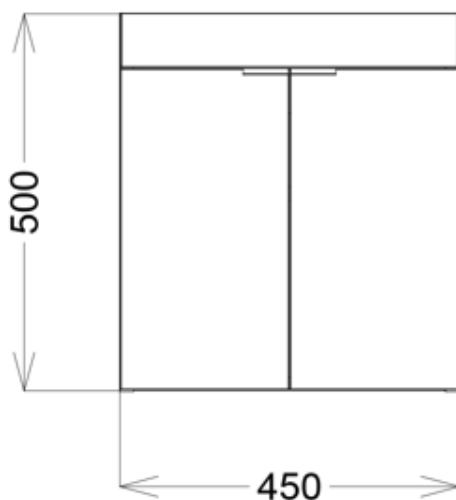

## Technical Data Information

**Product Code:** FAR45WWH  
**Information:** Faro 450mm Wall Hung Unit  
**Colour:** White  
Short Projection  
Soft Close Drawers

**Overall Dimensions:** H: 500 x D: 283 x W: 450

All Dimensions are in millimetres. The information contained on this page was correct at date of issue. Fitting dimensions are provided as a guide only. Some variation may occur due to manufacturing tolerances. We pursue a policy of continuing improvement in design and performance of our products and so reserve the right to change specifications without prior notice.