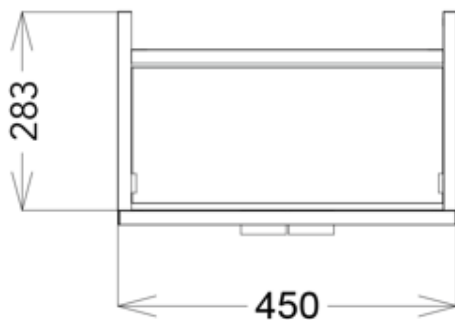

## Technical Data Information

**Product Code:** FAR45WWH  
**Information:** Faro 450mm Wall Hung Unit  
**Colour:** White  
Short Projection  
Soft Close Drawers

**Overall Dimensions:** H: 500 x D: 283 x W: 450

All Dimensions are in millimetres. The information contained on this page was correct at date of issue. Fitting dimensions are provided as a guide only. Some variation may occur due to manufacturing tolerances. We pursue a policy of continuing improvement in design and performance of our products and so reserve the right to change specifications without prior notice.