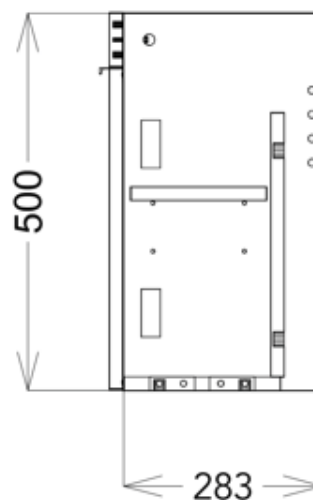

## Technical Data Information

**Product Code:** FAR45WWH  
**Information:** Faro 450mm Wall Hung Unit  
**Colour:** White  
Short Projection  
Soft Close Drawers

**Overall Dimensions:** H: 500 x D: 283 x W: 450

All Dimensions are in millimetres. The information contained on this page was correct at date of issue. Fitting dimensions are provided as a guide only. Some variation may occur due to manufacturing tolerances. We pursue a policy of continuing improvement in design and performance of our products and so reserve the right to change specifications without prior notice.