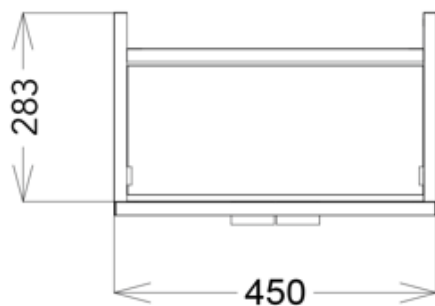

Technical Data Information

Product Code: FAR45MAWH
Information: Faro 450mm Wall Hung Unit
Colour: Matt Anthracite
Short Projection
Soft Close Drawers

Overall Dimensions: H: 500 x D: 283 x W: 450

All Dimensions are in millimetres. The information contained on this page was correct at date of issue. Fitting dimensions are provided as a guide only. Some variation may occur due to manufacturing tolerances. We pursue a policy of continuing improvement in design and performance of our products and so reserve the right to change specifications without prior notice.