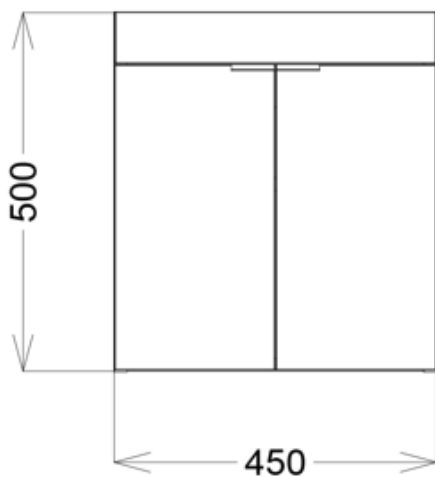

Technical Data Information

Product Code: FAR45MAWH
Information: Faro 450mm Wall Hung Unit
Colour: Matt Anthracite
Short Projection
Soft Close Drawers

Overall Dimensions: H: 500 x D: 283 x W: 450

All Dimensions are in millimetres. The information contained on this page was correct at date of issue. Fitting dimensions are provided as a guide only. Some variation may occur due to manufacturing tolerances. We pursue a policy of continuing improvement in design and performance of our products and so reserve the right to change specifications without prior notice.