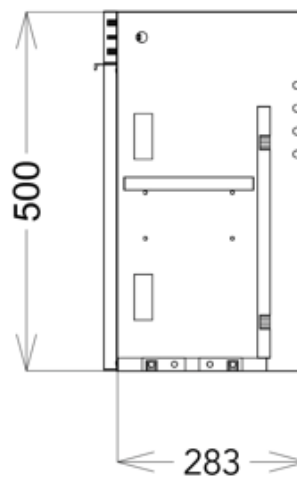

Technical Data Information

Product Code: FAR45MAWH
Information: Faro 450mm Wall Hung Unit
Colour: Matt Anthracite
Short Projection
Soft Close Drawers

Overall Dimensions: H: 500 x D: 283 x W: 450

All Dimensions are in millimetres. The information contained on this page was correct at date of issue. Fitting dimensions are provided as a guide only. Some variation may occur due to manufacturing tolerances. We pursue a policy of continuing improvement in design and performance of our products and so reserve the right to change specifications without prior notice.