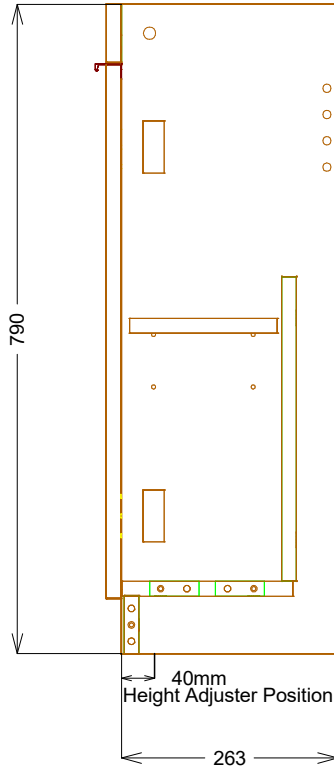

Carcase Material **See Job Sheet**

Door Material - **Grey Linen (E.A.R. 0.8mm)**

Carcase Banding (E) - **Grey Linen 0.8mm**

Carcase Banding (Y) - **Grey Linen 0.8mm**

Carcase Banding (I) - **Grey Linen 0.8mm**

Carcasse Banding (Z) - **Grey Linen 0.8mm**

Parts

Description	Qty	Width	Length	Banding
Finished Left Gable	1	263	790	2WY2LY
Finished Right Gable	1	263	790	2WY2LY
Removable Back	1	413	370	2WI2LI
Bottom	1	207.5	414	2LI
Adjustable Shelf	1	180	412.5	2WI2LI
Front Panel (EAR as Doors)	1	70	445	2WY2LY
Front Plinth	1	70	414	2LI

Doors

Description	Qty	Width	Length	Buy Out
MFC 0.8	2	222	649	No

Drawers

Description	Qty	Width	Length

Hinges

Description	Material	Qty
Hinge	IX.AH5.00N + IB.A16.02N	4

Assembly Components

Description	Material	Qty