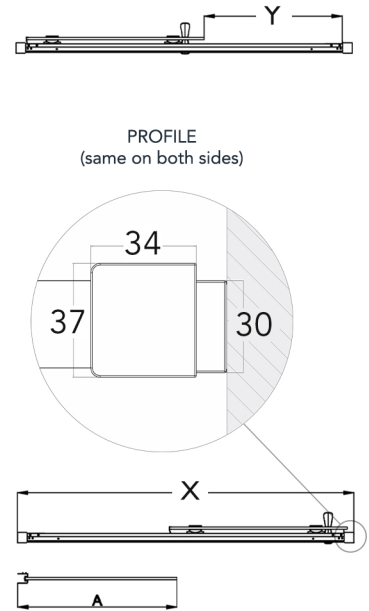

SLIDER DOOR

- EN 14428:2015+A1:2018 (shower enclosures)
- EN 12150-1:2013 (glass in building)
- EN ISO7599 (anodizing of aluminium and its alloys)
- 8mm Toughened Safety Glass
- 20mm Profile Adjustment

- 2000mm Height
- Magnetic Cushion Close Door System
- ClearVue Glass Coating
- Ultra Slim Chrome Plated Cover Caps
- Crafted Handle Design
- Shower Tray or Wetroom Application

- Seamless Interior Cover Strips
- Reversible
- Press Fit Seal Design
- Ultra Clear Seals
- 20 Year Guarantee** Against Manufacturing Defects*

(MEASUREMENTS IN MM)

SPECIFICATIONS

PRODUCT SIZE	ADJUSTMENT X (min - max)	ACCESS Y	FIXED GLASS A	PRODUCT WEIGHT	PRODUCT CODE		
					SILVER	BLACK	BRUSHED BRASS
1000mm	950 - 990mm	370mm	430mm	47.00kg	ETOSA100SC	N/A	N/A
1100mm	1050 - 1090mm	420mm	480mm	51.00kg	ETOSA110SC	ETOSA110BC	ETOSA110BRBC
1200mm	1150 - 1190mm	470mm	530mm	55.00kg	ETOSA120SC	ETOSA120BC	ETOSA120BRBC
1240mm	1190 - 1230mm	490mm	570mm	59.00kg	ETOSA124SC	ETOSA124BC	N/A
1300mm	1250 - 1290mm	520mm	580mm	59.00kg	ETOSA130SC	N/A	N/A
1400mm	1350 - 1390mm	570mm	630mm	64.00kg	ETOSA140SC	ETOSA140BC	ETOSA140BRBC
1440mm	1350 - 1390mm	570mm	670mm	67.00kg	ETOSA144SC	ETOSA144BC	N/A
1500mm	1450 - 1490mm	570mm	730mm	68.00kg	ETOSA150SC	N/A	N/A
1600mm	1550 - 1590mm	570mm	830mm	73.00kg	ETOSA160SC	N/A	N/A
1640mm	1550 - 1590mm	570mm	870mm	77.00kg	ETOSA164SC	ETOSA164BC	N/A
1700mm	1650 - 1690mm	570mm	930mm	77.00kg	ETOSA170SC	N/A	N/A
1800mm	1750 - 1790mm	570mm	1030mm	81.00kg	ETOSA180SC	N/A	N/A