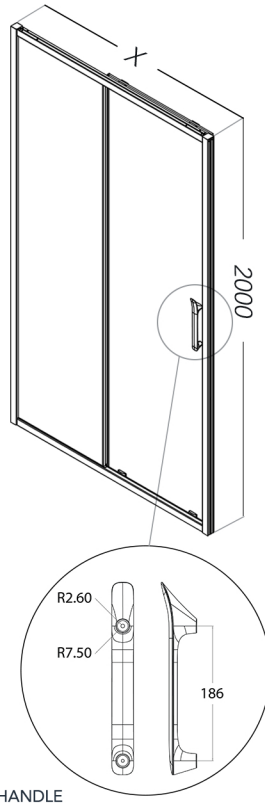

SLIDER DOOR

- EN 14428:2015+A1:2018 (shower enclosures)
- EN 12150-1:2013 (glass in building)
- EN ISO7599 (anodizing of aluminium and its alloys)
- 8mm Toughened Safety Glass
- 20mm Profile Adjustment

- 2000mm Height
- Magnetic Cushion Close Door System
- ClearVue Glass Coating
- Ultra Slim Chrome Plated Cover Caps
- Crafted Handle Design
- Shower Tray or Wetroom Application

- Seamless Interior Cover Strips
- Reversible
- Press Fit Seal Design
- Ultra Clear Seals
- 20 Year Guarantee** Against Manufacturing Defects*

(MEASUREMENTS IN MM)

SPECIFICATIONS

PRODUCT SIZE	ADJUSTMENT X (min - max)	ACCESS Y	FIXED GLASS A	PRODUCT WEIGHT	PRODUCT CODE		
					SILVER	BLACK	BRUSHED BRASS
1000mm	950 - 990mm	370mm	430mm	47.00kg	ETOSA100SC	N/A	N/A
1100mm	1050 - 1090mm	420mm	480mm	51.00kg	ETOSA110SC	ETOSA110BC	ETOSA110BRBC
1200mm	1150 - 1190mm	470mm	530mm	55.00kg	ETOSA120SC	ETOSA120BC	ETOSA120BRBC
1240mm	1190 - 1230mm	490mm	570mm	59.00kg	ETOSA124SC	ETOSA124BC	N/A
1300mm	1250 - 1290mm	520mm	580mm	59.00kg	ETOSA130SC	N/A	N/A
1400mm	1350 - 1390mm	570mm	630mm	64.00kg	ETOSA140SC	ETOSA140BC	ETOSA140BRBC
1440mm	1350 - 1390mm	570mm	670mm	67.00kg	ETOSA144SC	ETOSA144BC	N/A
1500mm	1450 - 1490mm	570mm	730mm	68.00kg	ETOSA150SC	N/A	N/A
1600mm	1550 - 1590mm	570mm	830mm	73.00kg	ETOSA160SC	N/A	N/A
1640mm	1550 - 1590mm	570mm	870mm	77.00kg	ETOSA164SC	ETOSA164BC	N/A
1700mm	1650 - 1690mm	570mm	930mm	77.00kg	ETOSA170SC	N/A	N/A
1800mm	1750 - 1790mm	570mm	1030mm	81.00kg	ETOSA180SC	N/A	N/A