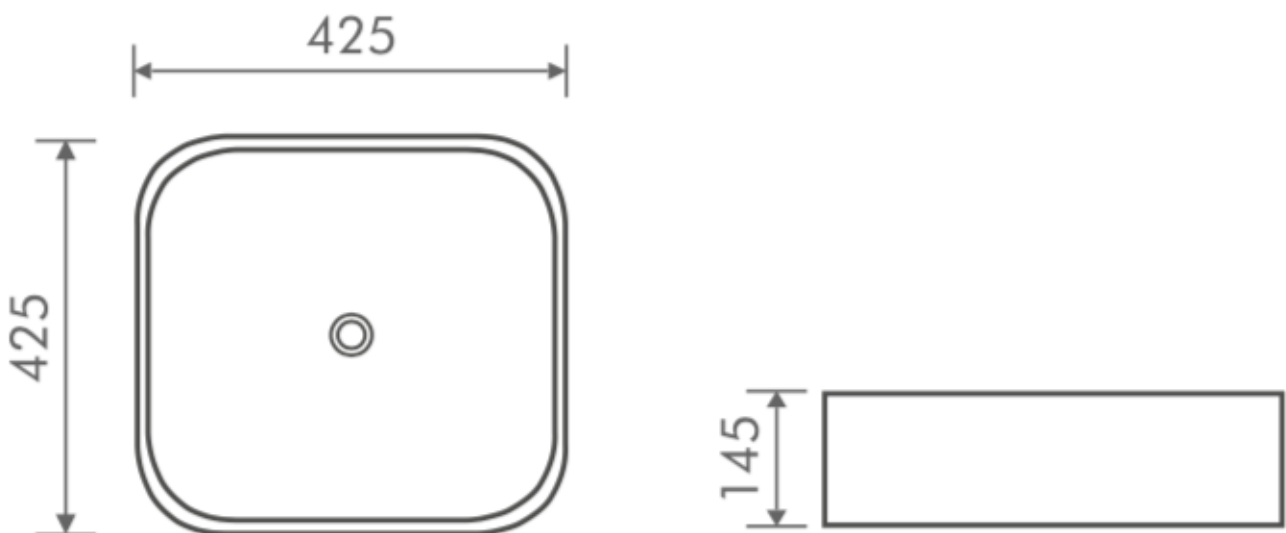

Technical Data Information

Product Code:	EST42BAS
Information:	Estante 425mm Ceramic Basin No Overflow
Dimensions:	425mm x 425mm x 145mm

All Dimensions are in millimetres. The information contained on this page was correct at date of issue. Fitting dimensions are provided as a guide only. Some variation may occur due to manufacturing tolerances. We pursue a policy of continuing improvement in design and performance of our products and so reserve the right to change specifications without prior notice.