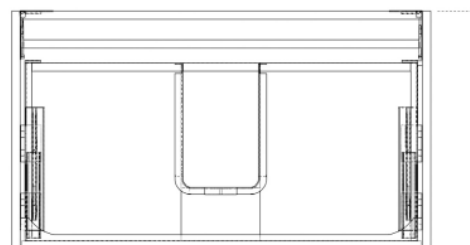

Product Code: ERL80WHWHT

Information: Erla 800mm Wall Hung Twin Drawer White
Feelwood Textures
Indaux SCARPI Model Cabinet Hangers
Emuca Concept Drawer Bodies
Soft-Closing Runners

Unit Dimensions: H: 520mm x W: 800mm x D: 450mm

Overall Dimensions: H: 570mm x W: 815mm x D: 460mm

All Dimensions are in millimetres. The information contained on this page was correct at date of issue. Fitting dimensions are provided as a guide only. Some variation may occur due to manufacturing tolerances. We pursue a policy of continuing improvement in design and performance of our products and so reserve the right to change specifications without prior notice.