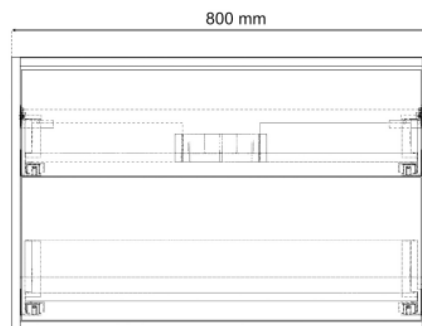

Product Code: ERL80WHWHT

Information: Erla 800mm Wall Hung Twin Drawer White
Feelwood Textures
Indaux SCARPI Model Cabinet Hangers
Emuca Concept Drawer Bodies
Soft-Closing Runners

Unit Dimensions: H: 520mm x W: 800mm x D: 450mm

Overall Dimensions: H: 570mm x W: 815mm x D: 460mm

All Dimensions are in millimetres. The information contained on this page was correct at date of issue. Fitting dimensions are provided as a guide only. Some variation may occur due to manufacturing tolerances. We pursue a policy of continuing improvement in design and performance of our products and so reserve the right to change specifications without prior notice.