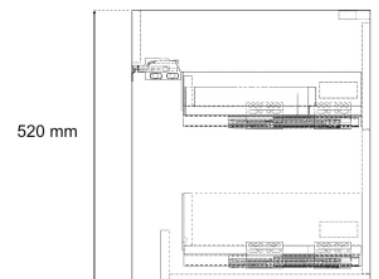

Product Code: ERL80WHWHT

Information: Erla 800mm Wall Hung Twin Drawer White
Feelwood Textures
Indaux SCARPI Model Cabinet Hangers
Emuca Concept Drawer Bodies
Soft-Closing Runners

Unit Dimensions: H: 520mm x W: 800mm x D: 450mm

Overall Dimensions: H: 570mm x W: 815mm x D: 460mm

All Dimensions are in millimetres. The information contained on this page was correct at date of issue. Fitting dimensions are provided as a guide only. Some variation may occur due to manufacturing tolerances. We pursue a policy of continuing improvement in design and performance of our products and so reserve the right to change specifications without prior notice.