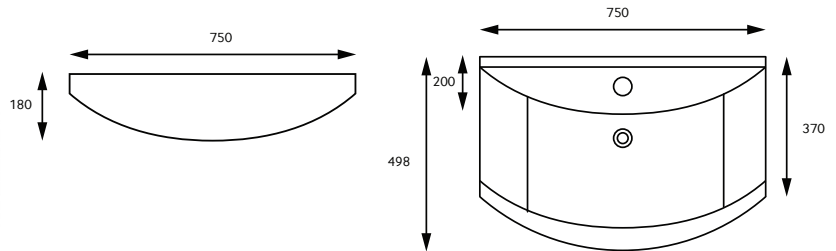

## BELMONT 75CM FLOOR STANDING UNIT WITH WASHBASIN

Ceramic washbasin included - Soft close mechanism - Tap not included - 3 Door - 2 Drawer

### WEIGHT

Unit 40.9kg, Basin 19.5kg

### WASHBASIN

Source washbasin 45cm