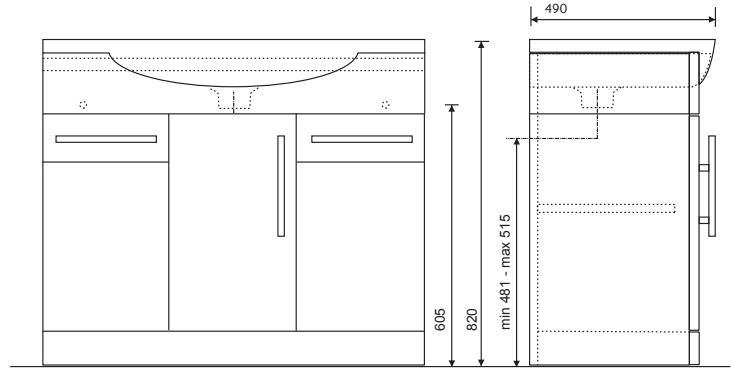

## BELMONT 75CM FLOOR STANDING UNIT WITH WASHBASIN

Ceramic washbasin included - Soft close mechanism - Tap not included - 3 Door - 2 Drawer

### WEIGHT

Unit 40.9kg, Basin 19.5kg

### WASHBASIN

Source washbasin 45cm