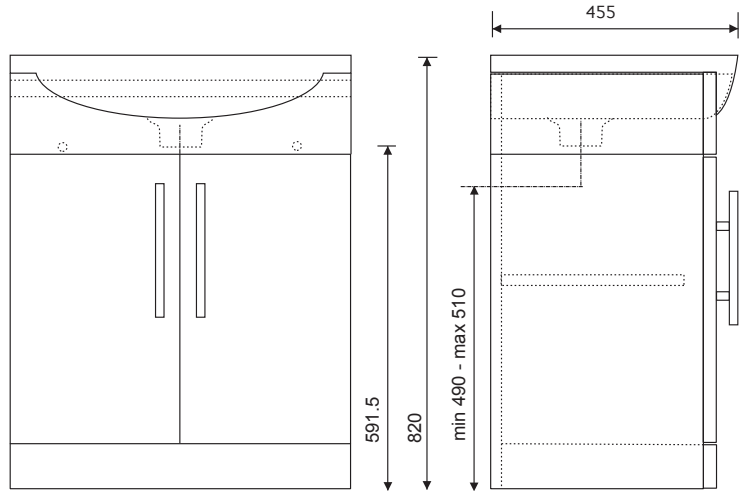

BELMONT 65CM TWO DOOR FLOOR STANDING UNIT WITH WASHBASIN

Ceramic washbasin included - Soft close mechanism - Tap not included

VANITY UNIT COLOURS

Gloss White

Gloss Grey

Gloss Light Grey

HANDLE COLOURS

Chrome

PRODUCT CODE

ELTBEL65 - Gloss White

ELTBEL65GG- Gloss Grey

ELTBEL65LG - Gloss Light Grey

MATERIAL

Carcass: lacquered 16mm melamine board. Door fronts: lacquered 16mm melamine board. Durable water resistant finish, always ensure bathroom has sufficient ventilation and remove any excess water after use.

WEIGHT

Unit 16kg, Basin 16 kg

FIXINGS

Metal Hangers - Fixing kit supplied

WASHBASIN

Source washbasin 45cm

APPROVALS

Washbasin – CE Certified EN 14688