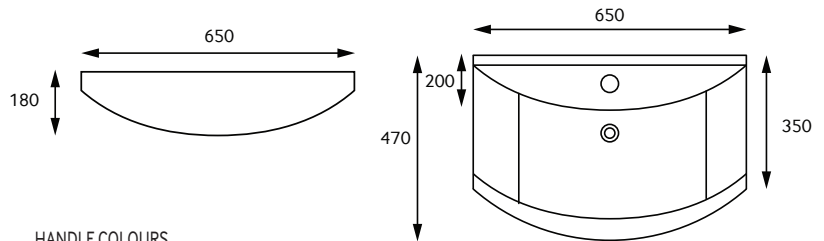

BELMONT 65CM TWO DOOR FLOOR STANDING UNIT WITH WASHBASIN

Ceramic washbasin included - Soft close mechanism - Tap not included

VANITY UNIT COLOURS

Gloss White

Gloss Grey

Gloss Light Grey

HANDLE COLOURS

Chrome

PRODUCT CODE

ELTBEL65 - Gloss White

ELTBEL65GG- Gloss Grey

ELTBEL65LG - Gloss Light Grey

MATERIAL

Carcass: lacquered 16mm melamine board. Door fronts: lacquered 16mm melamine board. Durable water resistant finish, always ensure bathroom has sufficient ventilation and remove any excess water after use.

WEIGHT

Unit 16kg, Basin 16 kg

FIXINGS

Metal Hangers - Fixing kit supplied

WASHBASIN

Source washbasin 45cm

APPROVALS

Washbasin – CE Certified EN 14688