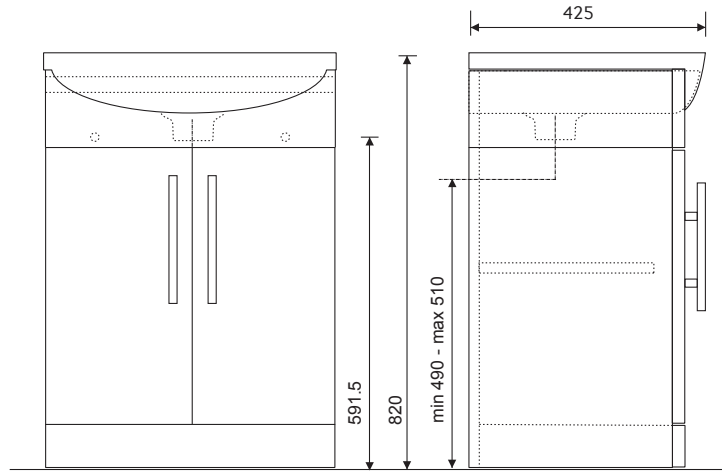

BELMONT 55CM TWO DOOR FLOOR STANDING UNIT WITH WASHBASIN

Ceramic washbasin included - Soft close mechanism - Tap not included

VANITY UNIT COLOURS

HANDLE COLOURS

PRODUCT CODE

ELTBEL55 - Gloss White

ELTBEL55GG - Gloss Grey

ELTBEL55LG - Gloss Light Grey

MATERIAL

Carcass: lacquered 16mm melamine board. Door fronts: lacquered 16mm melamine board. Durable water resistant finish, always ensure bathroom has sufficient ventilation and remove any excess water after use.

WEIGHT

Unit 27.7kg, Basin 14.10 kg

FIXINGS

Metal Hangers - Fixing kit supplied

WASHBASIN

Source washbasin 45cm

APPROVALS

Washbasin – CE Certified EN 14688