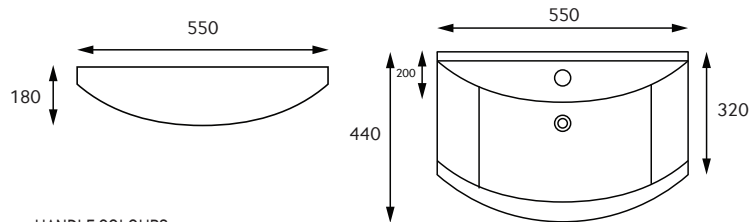

BELMONT 55CM TWO DOOR FLOOR STANDING UNIT WITH WASHBASIN

Ceramic washbasin included - Soft close mechanism - Tap not included

VANITY UNIT COLOURS

HANDLE COLOURS

PRODUCT CODE

ELTBEL55 - Gloss White

ELTBEL55GG - Gloss Grey

ELTBEL55LG - Gloss Light Grey

MATERIAL

Carcass: lacquered 16mm melamine board. Door fronts: lacquered 16mm melamine board. Durable water resistant finish, always ensure bathroom has sufficient ventilation and remove any excess water after use.

WEIGHT

Unit 27.7kg, Basin 14.10 kg

FIXINGS

Metal Hangers - Fixing kit supplied

WASHBASIN

Source washbasin 45cm

APPROVALS

Washbasin – CE Certified EN 14688