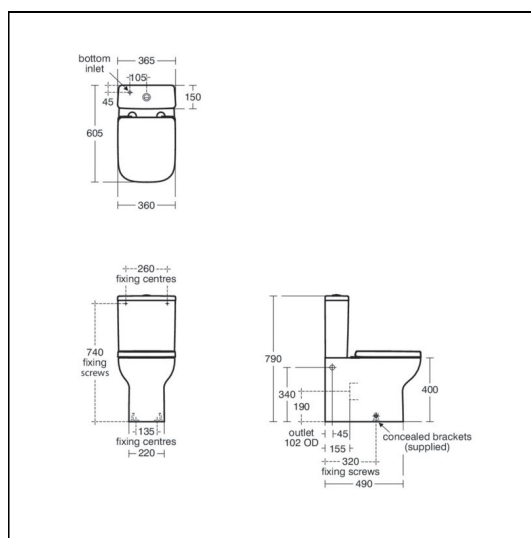

i.life A Close Coupled Back To Wall WC Bowl

ILLUSTRATED

- **E2510** i.life A close coupled back to wall bowl with horizontal outlet and rims+ technology
- **E2492** i.life A & S close coupled compact cistern 4/2.6 litre dual flush valve bottom supply and internal overflow
- **T4737** i.life A & S toilet seat and cover, compact, slow close

OPTIONS

- **E2491** i.life A & S close coupled compact cistern 6/4 litre dual flush valve bottom supply and internal overflow
- **T4736** i.life A & S toilet seat and cover, compact
- **T5328** Ideal Standard i.life A & S toilet seat and cover, compact, slim
- **T5329** Ideal Standard i.life A & S toilet seat and cover, compact, slim, slow close
- **S4300** Panekta outlet connector to convert horizontal outlet wcs to S or turned P trap
- **S4305** Panekta outlet connector to convert horizontal outlet wcs to P trap

ILLUSTRATED PRODUCT DETAILS

Weights

- **E2510** 27.10 KG
- **T4737** 1.80 KG

Materials

- **E2510** Vitreous China
- **E2492** Vitreous China
- **T4737** Mixed Material

Finishes

- **E2510** ☐ White (01)
- **E2492** ☐ White (01)
- **T4737** ☐ White (01)

Capacity

- **E2492** 4.0 litres

Designer

Palomba Serafini Associati

Standards

WC pan to BS EN 997 and BS EN 33

Special Notes

WC screwed to floor using concealed brackets (supplied) and cistern screwed to wall.

Retail SKU-T481401

FEATURES