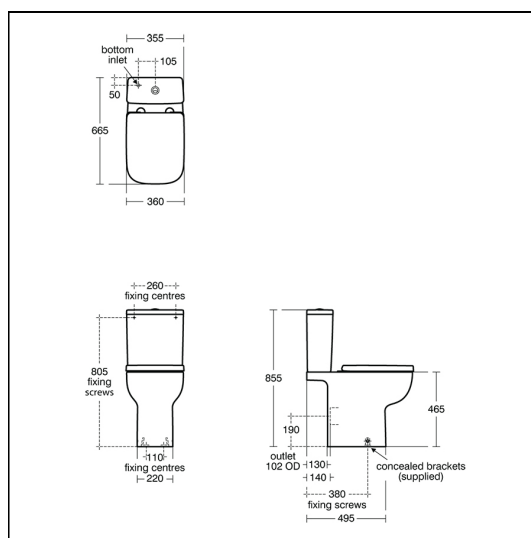

Special Notes

WC screwed to floor using concealed brackets (supplied) and cistern screwed to wall.