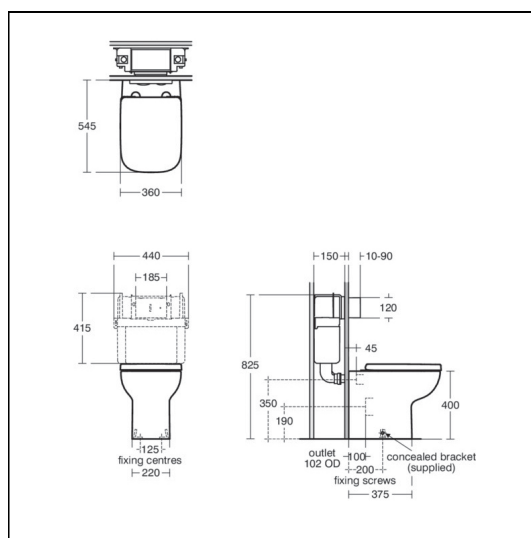

i.life A Back To Wall WC Bowl

ILLUSTRATED

- E2474** i.life A back to wall wc bowl with horizontal outlet and rimls+ technology
- R0428** ProSys 150 depth WC cistern, mechanical, front or top actuation CL2, Furniture Height (820mm)
- T4531** i.life A toilet seat and cover, slow close
- R0123** Oleas M3 mechanical dual flushplate Ideal Standard - chrome

OPTIONS

- S3643** Conceala 2 4.5/3 or 4/2.6 litre cistern, dual flush valve, side supply, internal overflow, alternative height plastic flushbends, no flushplate/button
- E2125** Conceala 2 concealed cistern universal height, side inlet cistern - pneumatic dual flush valve - no flushplate - 6/4 litre flush
- T4530** i.life A toilet seat and cover
- T4812** i.life A toilet seat and cover, slim
- T4813** Ideal Standard i.life A toilet seat and cover, slim, slow close
- S4399** Contemporary flush plate dual flush for Conceala 2 cisterns
- S4300** Panekta outlet connector to convert horizontal outlet wcs to S or turned P trap
- S4305** Panekta outlet connector to convert horizontal outlet wcs to P trap

ILLUSTRATED PRODUCT DETAILS

Weights

- E2474** 22.00 KG
- R0428** 2.96 KG
- T4531** 2.46 KG
- R0123** 0.34 KG

Materials

- E2474** Vitreous China
- R0428** Mixed Material
- T4531** Mixed Material
- R0123** Mixed Material

WC bowl screwed to floor using concealed brackets (supplied). Can be

ACCREDITATIONS

S3643(67)

Unified Water Label  **3.0** Average Flushing Volume (Litres)

E2125(67)

Unified Water Label  **6.0** Litres

FEATURES