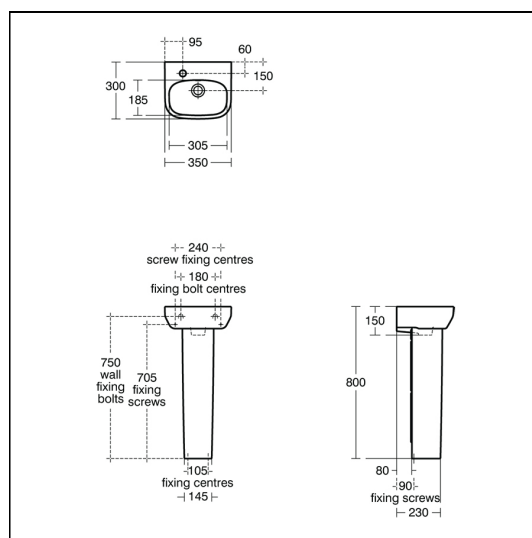

i.life A 35cm Handrinse basin

ILLUSTRATED

E2462	i.life A 35cm handrinse basin, 1 taphole, left hand
E2471	i.life A handrinse pedestal
E0157	Wall fixing set
BD208	Ceraplan single lever mini basin mixer
E1482	1 1/4" basin clicker waste: slotted
S8910	Trap 1 1/4" plastic bottle, 75mm seal, multi-purpose outlet

OPTIONS

E2472	i.life A handrinse semi-pedestal
--------------	----------------------------------

ILLUSTRATED PRODUCT DETAILS

Sizes

E2462	w:350 x d:300
--------------	---------------

Weights

E2462	7.60 KG
E2471	10.20 KG
E0157	0.16 KG
BD208	1.40 KG
S8910	0.20 KG

Flow rates

BD208	5 Litres per minute @ 3 bar pressure
--------------	--------------------------------------

Designer

Palomba Serafini Associati

FINISH OPTIONS

		
(AA) Chrome	(A2) Brushed Gold	(A5) Magnetic Grey
		
(GN) Silver Storm	(XG) Silk Black	

Standards

Washbasin to BS EN 14688 and BS EN 31

Special Notes

Washbasin wall mounted using E0157 wall fixing set with full pedestal mounted using 2 screws through the back of the basin (not supplied).

Retail SKU-T470901