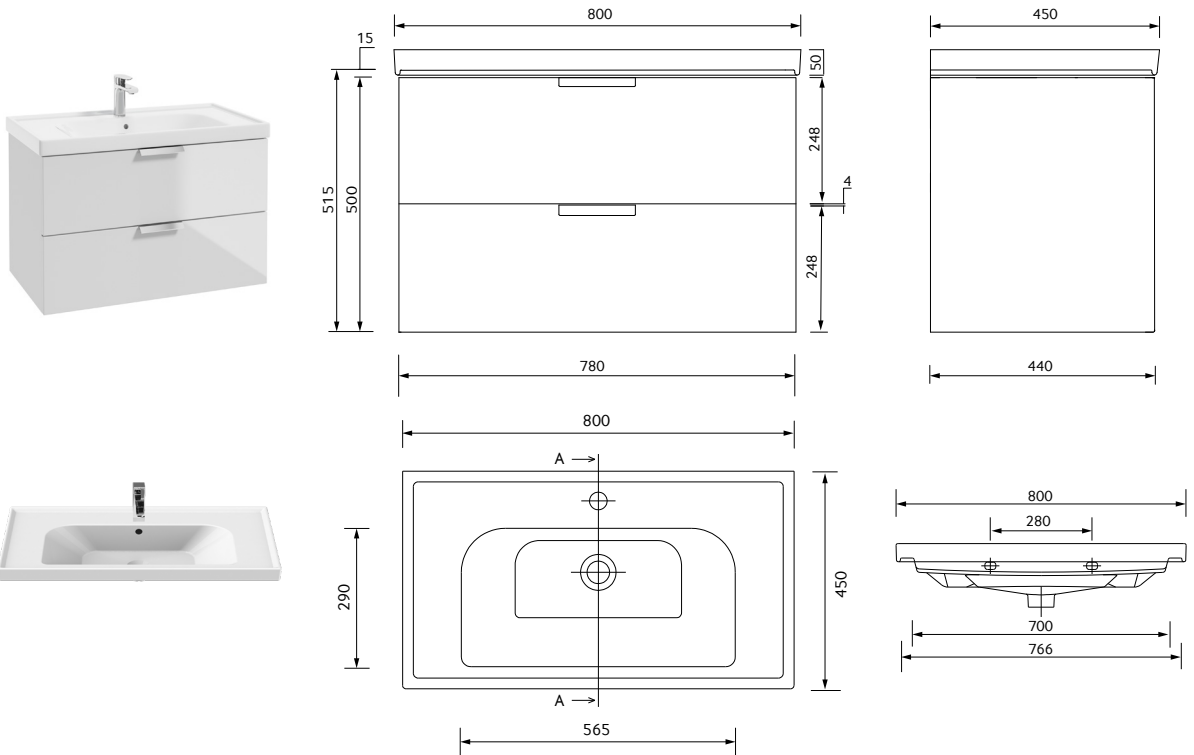

STOCKHOLM 80CM TWO DRAWER WALL HUNG WITH WASHBASIN

Ceramic washbasin included - Choice of handle - Soft close mechanism Tap not included

VANITY UNIT COLOURS

HANDLE COLOURS

PRODUCT CODE

GWST80WH - WHITE, BRUSHED GOLD
 CWST80WH - WHITE, BRUSHED CHROME
 BWST80WH - WHITE, MATT BLACK
 GWST80AG - ARTIC GREY, BRUSHED GOLD
 CWST80AG - ARTIC GREY, BRUSHED CHROME

MATERIAL

Fascia, Drawer Fronts, Top, Bottom & Side Panels are constructed using 18mm MDF PU Lacquered Finish Soft Close, Quick Release Metal Drawers – adjustable +/- 5mm

WEIGHT Unit 34kg, Basin 17.35 kg