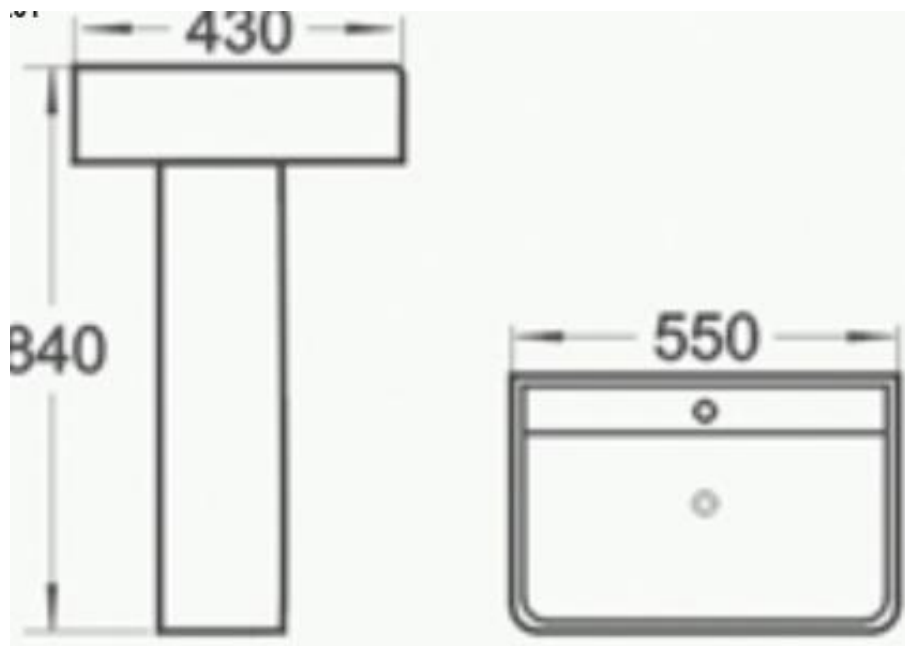

Technical Data Information

Product Code: CUNIPEDSQ

Information: Universal Pedestal for Slim Basin ONLY

Overall Dimensions: H: 695 x W: 165 x D: 190

All Dimensions are in millimetres. The information contained on this page was correct at date of issue. Fitting dimensions are provided as a guide only. Some variation may occur due to manufacturing tolerances. We pursue a policy of continuing improvement in design and performance of our products and so reserve the right to change specifications without prior notice.