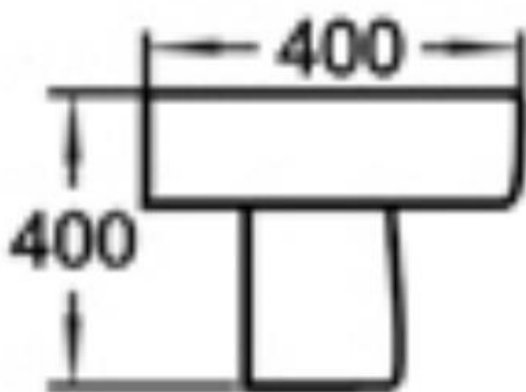

## Technical Data Information

**Product Code:** CUNIPEDSMSQ

**Information:** Universal Semi Pedestal for Slim Basin ONLY

**Overall Dimensions:** 290 x 280 x 150

All Dimensions are in millimetres. The information contained on this page was correct at date of issue. Fitting dimensions are provided as a guide only. Some variation may occur due to manufacturing tolerances. We pursue a policy of continuing improvement in design and performance of our products and so reserve the right to change specifications without prior notice.