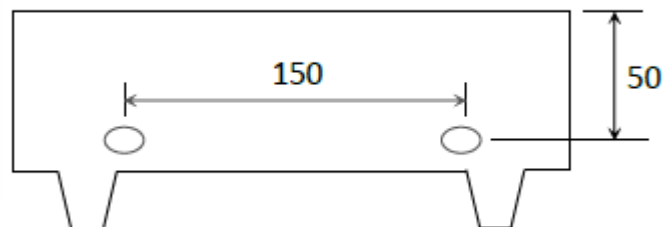

## Technical Data Information

**Product Code:** CUNIPEDSMSQ

**Information:** Universal Semi Pedestal for Slim Basin ONLY

**Overall Dimensions:** 290 x 280 x 150

All Dimensions are in millimetres. The information contained on this page was correct at date of issue. Fitting dimensions are provided as a guide only. Some variation may occur due to manufacturing tolerances. We pursue a policy of continuing improvement in design and performance of our products and so reserve the right to change specifications without prior notice.