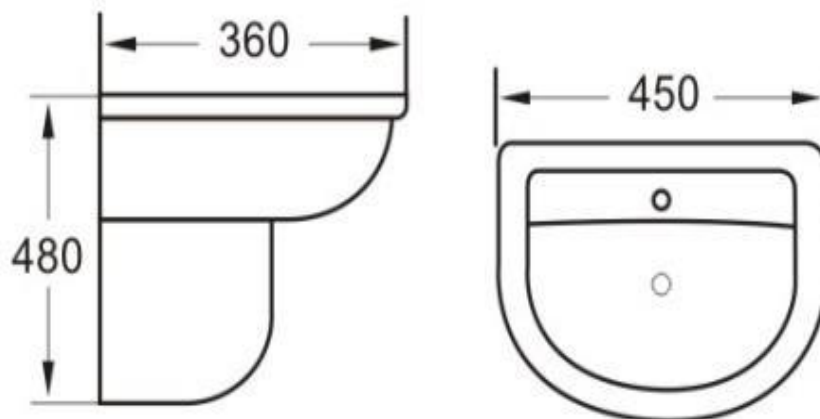

Technical Data Information

Product Code:	CUNIBASRD45 CUNIPEDSMRD
Information:	Universal 450mm Basin Universal Semi-Pedestal Colour: White
Overall Dimensions:	H: 480 x D: 360 x W: 450

All Dimensions are in millimetres. The information contained on this page was correct at date of issue. Fitting dimensions are provided as a guide only. Some variation may occur due to manufacturing tolerances. We pursue a policy of continuing improvement in design and performance of our products and so reserve the right to change specifications without prior notice.