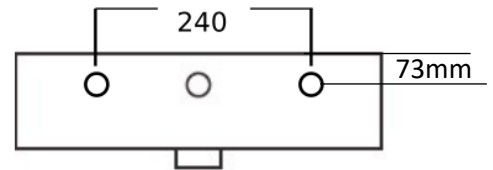

Technical Data Information

Product Code:	CUNIBASSQ56
Information:	Universal 560 Basin Slim Hole Centres: 240mm
Overall Dimensions:	H: 840 x W: 560 x D: 430

All Dimensions are in millimetres. The information contained on this page was correct at date of issue. Fitting dimensions are provided as a guide only. Some variation may occur due to manufacturing tolerances. We pursue a policy of continuing improvement in design and performance of our products and so reserve the right to change specifications without prior notice.