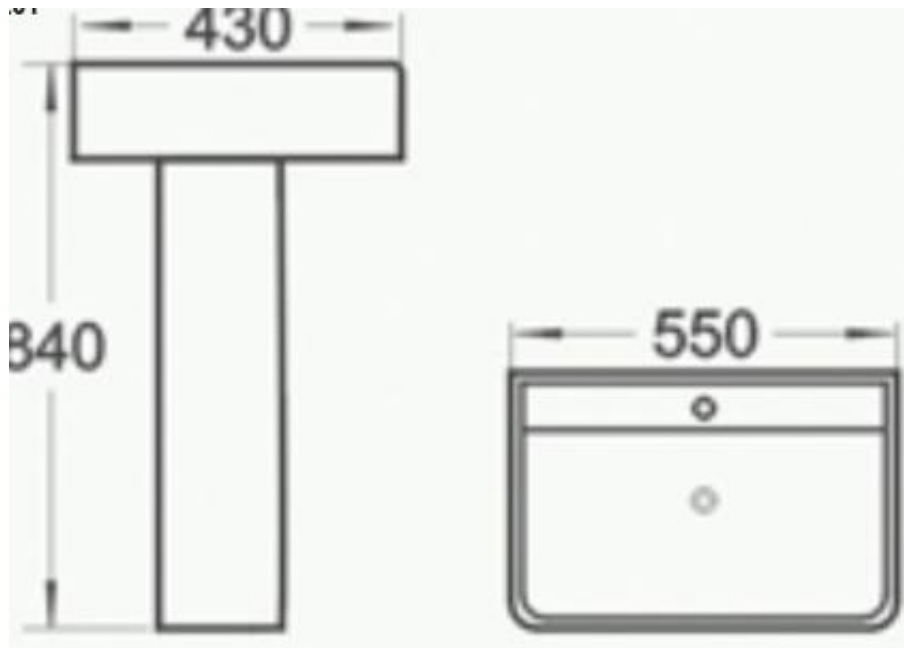

Technical Data Information

Product Code:	CUNIBASSQ56
Information:	Universal 560 Basin Slim Hole Centres: 240mm
Overall Dimensions:	H: 840 x W: 560 x D: 430

All Dimensions are in millimetres. The information contained on this page was correct at date of issue. Fitting dimensions are provided as a guide only. Some variation may occur due to manufacturing tolerances. We pursue a policy of continuing improvement in design and performance of our products and so reserve the right to change specifications without prior notice.