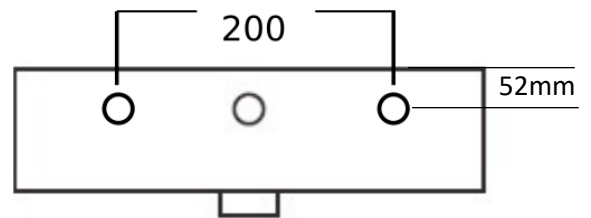

## Technical Data Information

**Product Code:** CUNIBASSQ50

**Information:** Universal 500 Basin Slim  
**Hole Centres:** 200mm

**Overall Dimensions:** H: 840 x W: 500 x D: 430

All Dimensions are in millimetres. The information contained on this page was correct at date of issue. Fitting dimensions are provided as a guide only. Some variation may occur due to manufacturing tolerances. We pursue a policy of continuing improvement in design and performance of our products and so reserve the right to change specifications without prior notice.