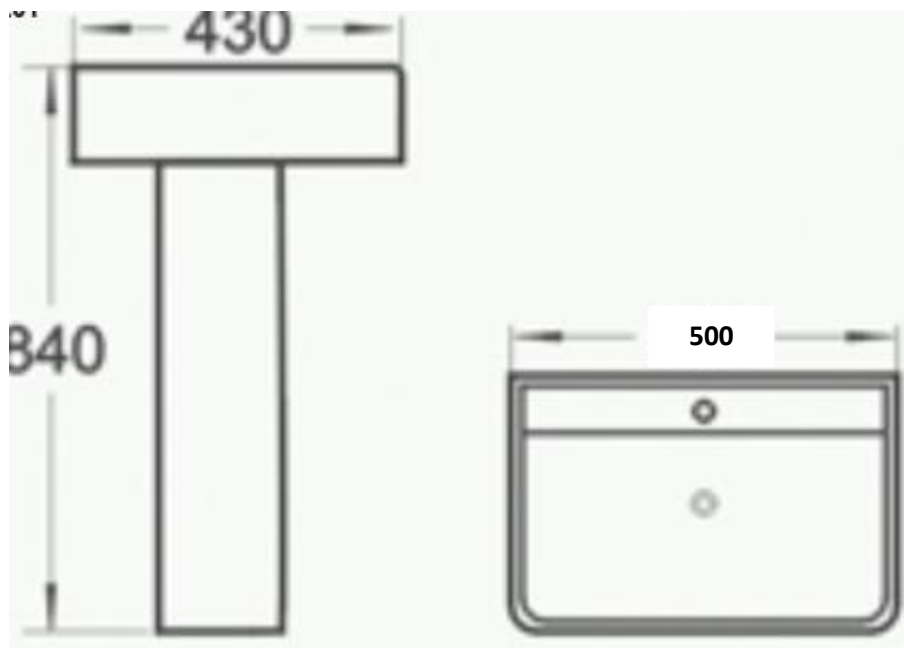

## Technical Data Information

**Product Code:** CUNIBASSQ50

**Information:** Universal 500 Basin Slim  
**Hole Centres:** 200mm

**Overall Dimensions:** H: 840 x W: 500 x D: 430

All Dimensions are in millimetres. The information contained on this page was correct at date of issue. Fitting dimensions are provided as a guide only. Some variation may occur due to manufacturing tolerances. We pursue a policy of continuing improvement in design and performance of our products and so reserve the right to change specifications without prior notice.