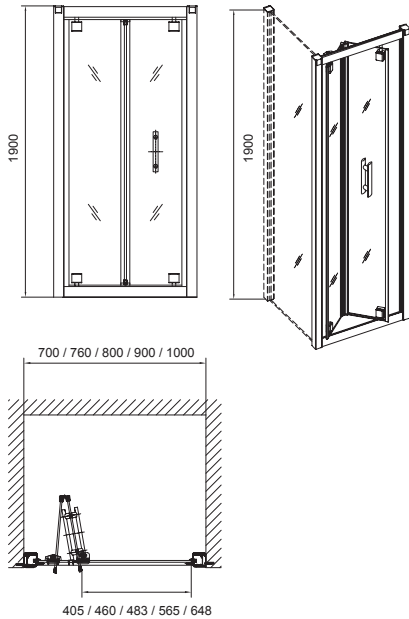

SLIDING DOORS	SIZE	ADJUSTMENT MIN-MAX	DOOR OPENING
CTP021	700	650 - 700	405
CTP022	760	710 - 760	460
CTP023	800	740 - 790	483
CTP024	900	840 - 890	565
CTP025	1000	940 - 990	648

SIDE PANEL	SIZE	ADJUSTMENT
CTP016	700	665 - 690
CTP017	760	725 - 750
CTP018	800	765 - 790
CTP019	900	865 - 890
CTP020	1000	965 - 990