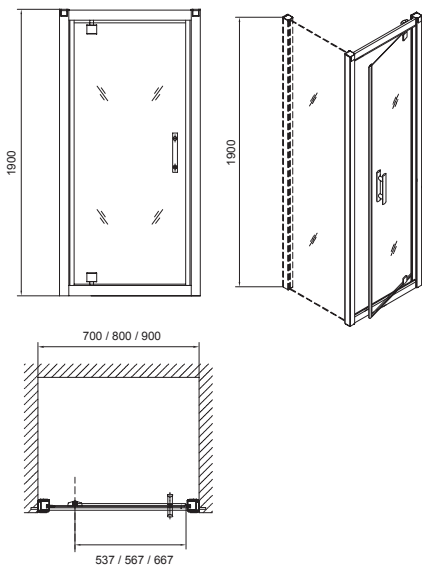

SIDE PANEL	SIZE	ADJUSTMENT
CTP016	700	665 - 690
CTP017	760	725 - 750
CTP018	800	765 - 790
CTP019	900	865 - 890
CTP020	1000	965 - 990

SLIDING DOORS	SIZE	ADJUSTMENT MIN-MAX	DOOR OPENING
CTP013	760	710 - 760	537
CTP014	800	740 - 790	567
CTP015	900	840 - 890	667