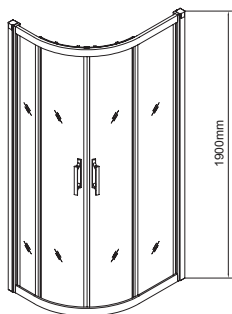

CITY+ OFFSET QUADRANT DOUBLE DOOR

DOMESTIC

APPROVED

HOTEL &
LEISURE

CITY+

PRODUCT INFORMATION

CTP007	CITY+ Offset Quadrant Double Door W:900 x W:800 x H:900mm
CTP004	CITY+ Offset Quadrant Double Door W:1000 x W:800 x H:1900mm
CTP005	CITY+ Offset Quadrant Double Door W:1200 x W:800 x H:1900mm
CTP006	CITY+ Offset Quadrant Double Door W:1200 x W:900 x H:1900mm

SPECIFICATIONS

1900mm High
 Universally Handed
 Magnetic Door Closure
 6mm Clear Toughened Safety Glass
 Clear Shield - Easy Clean Glass Protection
 Polished Silver Aluminium Profiles
 Stylish Chrome Handles
 Adjustable Wall Profiles
 Power Shower Suitable
 Push down bottom rollers on doors for easy cleaning
 Easy-glide nylon and brass rollers on all doors
 Adjustable double rollers on all doors
 Semi-frameless side panel available
Lifetime Warranty

MATERIAL

Aluminium

COLOUR/FINISH

Chrome

APPROVALS

CE Approved EN 14428

WEIGHT

46kg

470 / 481 / 539
Right Hand Tray

470 / 481 / 539
Left Hand Tray

OFFSET QUADRANT DOUBLE DOOR	SIZE	ADJUSTMENT MIN-MAX	ADJUSTMENT WITH SIDE PANEL	DOOR OPENING
CTP007	900 x 800	865 - 890	765 - 790	481
CTP004	1000 x 800	965 - 990	765 - 790	470
CTP005	1200 x 800	1165 - 1190	765 - 790	470
CTP006	1200 x 900	1165 - 1190	865 - 890	539