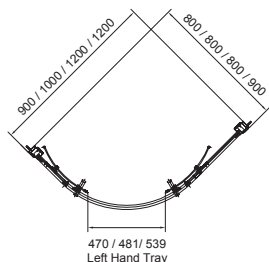

SPECIFICATIONS

1900mm High
 Universally Handed
 Magnetic Door Closure
 6mm Clear Toughened Safety Glass
 Clear Shield - Easy Clean Glass Protection
 Polished Silver Aluminium Profiles
 Stylish Chrome Handles
 Adjustable Wall Profiles
 Power Shower Suitable
 Push down bottom rollers on doors for easy cleaning
 Easy-glide nylon and brass rollers on all doors
 Adjustable double rollers on all doors
 Semi-frameless side panel available
Lifetime Warranty

470 / 481 / 539
Right Hand Tray

470 / 481 / 539
Left Hand Tray

OFFSET QUADRANT DOUBLE DOOR	SIZE	ADJUSTMENT MIN-MAX	ADJUSTMENT WITH SIDE PANEL	DOOR OPENING
CTP007	900 x 800	865 - 890	765 - 790	481
CTP004	1000 x 800	965 - 990	765 - 790	470
CTP005	1200 x 800	1165 - 1190	765 - 790	470
CTP006	1200 x 900	1165 - 1190	865 - 890	539