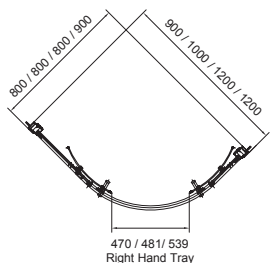

SPECIFICATIONS

1900mm High
 Universally Handed
 Magnetic Door Closure
 6mm Clear Toughened Safety Glass
 Clear Shield - Easy Clean Glass Protection
 Polished Silver Aluminium Profiles
 Stylish Chrome Handles
 Adjustable Wall Profiles
 Power Shower Suitable
 Push down bottom rollers on doors for easy cleaning
 Easy-glide nylon and brass rollers on all doors
 Adjustable double rollers on all doors
 Semi-frameless side panel available
Lifetime Warranty

470 / 481 / 539
Right Hand Tray

470 / 481 / 539
Left Hand Tray

OFFSET QUADRANT DOUBLE DOOR	SIZE	ADJUSTMENT MIN-MAX	ADJUSTMENT WITH SIDE PANEL	DOOR OPENING
CTP007	900 x 800	865 - 890	765 - 790	481
CTP004	1000 x 800	965 - 990	765 - 790	470
CTP005	1200 x 800	1165 - 1190	765 - 790	470
CTP006	1200 x 900	1165 - 1190	865 - 890	539