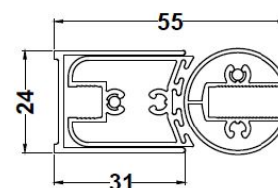

Technical Data Information

Product Code: CSSQUARE

Information:
Material: Aluminium
Enclosure Design: Frameless
Glass Thickness: 6
Swing Out Dim: 700mm
CE Approval: Yes

Overall Dimensions: D: 24 x W: 790 x H: 1435

All Dimensions are in millimetres. The information contained on this page was correct at date of issue. Fitting dimensions are provided as a guide only. Some variation may occur due to manufacturing tolerances. We pursue a policy of continuing improvement in design and performance of our products and so reserve the right to change specifications without prior notice.