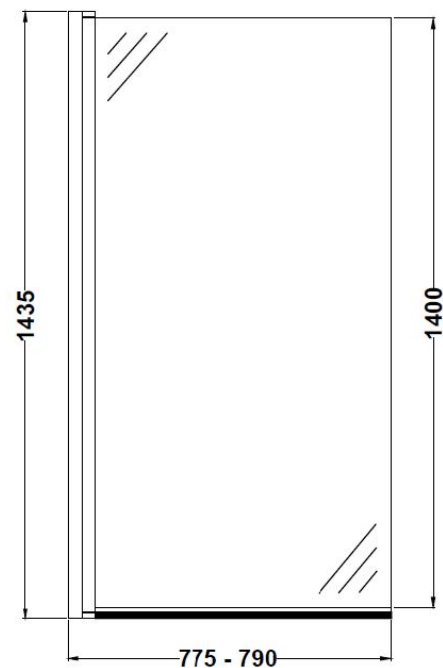

Technical Data Information

Product Code: CSSQUARE

Information:
Material: Aluminium
Enclosure Design: Frameless
Glass Thickness: 6
Swing Out Dim: 700mm
CE Approval: Yes

Overall Dimensions: D: 24 x W: 790 x H: 1435

All Dimensions are in millimetres. The information contained on this page was correct at date of issue. Fitting dimensions are provided as a guide only. Some variation may occur due to manufacturing tolerances. We pursue a policy of continuing improvement in design and performance of our products and so reserve the right to change specifications without prior notice.