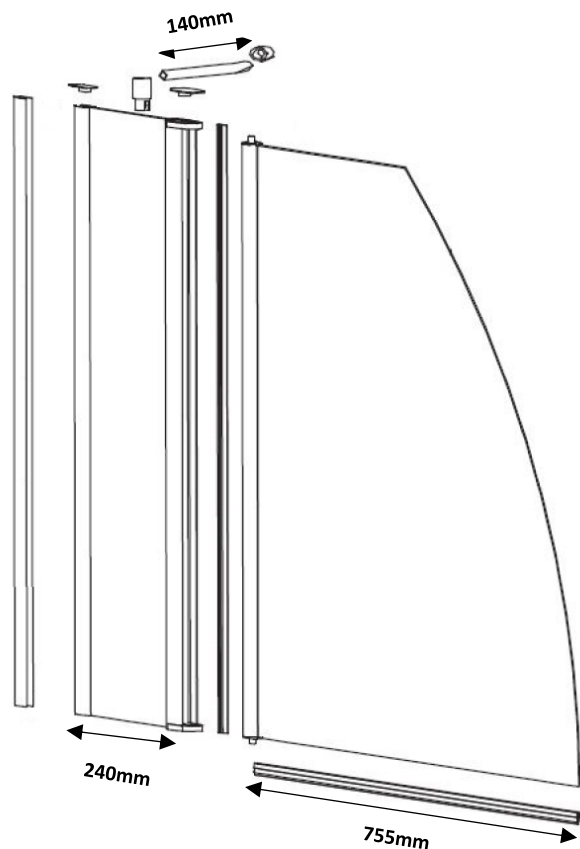

Technical Data Information

Product Code: CSSAIL

Information:

Cassabelle Sail Bath Screen
1400mm high
6mm clear toughened safety glass EN 12150-1:2000
Clear shield-easy clean glass protection
Polished silver aluminium profiles EN 14428:2004
Profile cover caps
COLOUR/FINISH: Polished Silver
Product Type: Shower Slider
Material: Aluminium EN14428:2004/Glass EN12150-1:2000
Size: 1400x1000mm
Requirement: N/M
Painted: N/M
Guarantee: 10 year

Overall Dimensions: 1400x1000mm

Aftercare: During installation extra care must be taken to avoid damaging the fittings. Guarantee is against faulty workmanship or materials (excluding serviceable parts), providing they have been installed, cared for and used in accordance with our instructions.

All Dimensions are in millimetres. The information contained on this page was correct at date of issue. Fitting dimensions are provided as a guide only. Some variation may occur due to manufacturing tolerances. We pursue a policy of continuing improvement in design and performance of our products and so reserve the right to change specifications without prior notice.