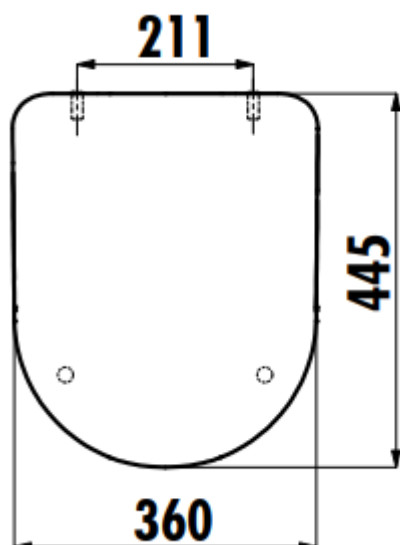

Technical Data Information

Product Code:	CSORSEAT
Information:	Sorento Soft Close Seat
Overall Dimensions:	D: 445 x W: 360

All Dimensions are in millimetres. The information contained on this page was correct at date of issue. Fitting dimensions are provided as a guide only. Some variation may occur due to manufacturing tolerances. We pursue a policy of continuing improvement in design and performance of our products and so reserve the right to change specifications without prior notice.