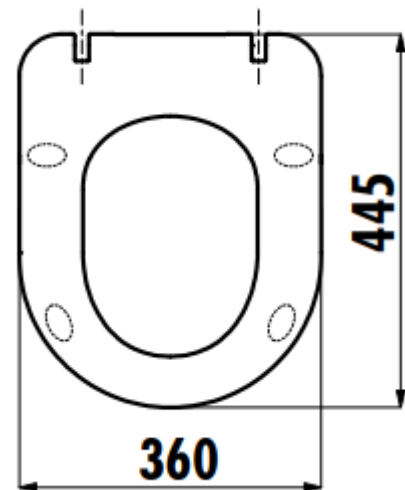

Technical Data Information

Product Code:	CSORSEAT
Information:	Sorento Soft Close Seat
Overall Dimensions:	D: 445 x W: 360

All Dimensions are in millimetres. The information contained on this page was correct at date of issue. Fitting dimensions are provided as a guide only. Some variation may occur due to manufacturing tolerances. We pursue a policy of continuing improvement in design and performance of our products and so reserve the right to change specifications without prior notice.