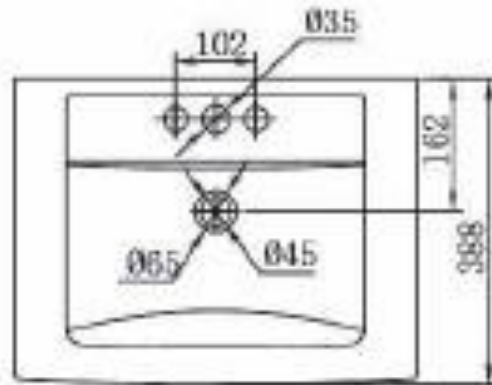

Guarantee: 5 years

Aftercare: During installation extra care must be taken to avoid damaging the fittings. Guarantee is against faulty workmanship or materials (excluding serviceable parts), providing they have been installed, cared for and used in accordance with our instructions.