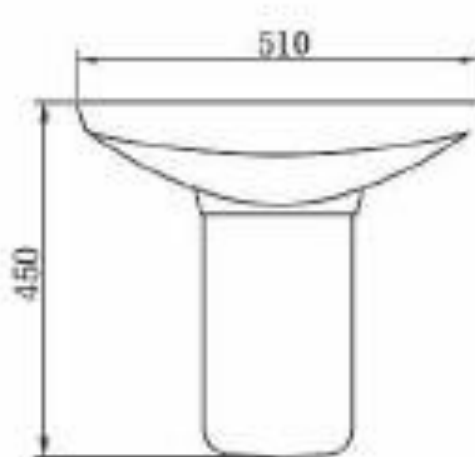

Guarantee: 5 years

Aftercare: During installation extra care must be taken to avoid damaging the fittings. Guarantee is against faulty workmanship or materials (excluding serviceable parts), providing they have been installed, cared for and used in accordance with our instructions.