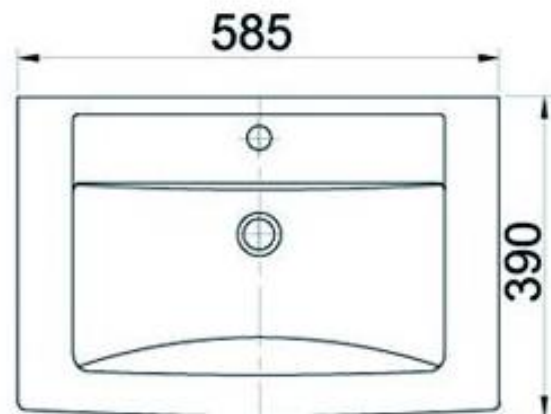

R.T. LARGE

ESTABLISHED 1969

Oslo Pan and Cistern

Product Code:

COSLOBASIN & COSLOPED

Features:

W: 585 x D: 390 x H: 845

Bolt Hole Centres: 170

All Dimensions in mm
Drawings not to scale