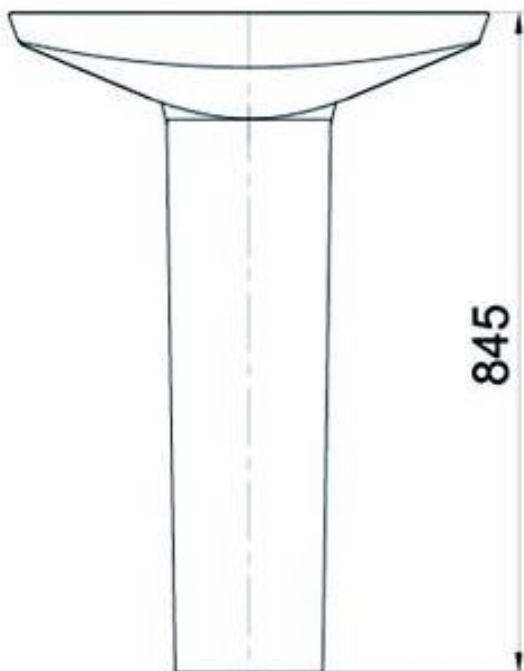

R.T. LARGE

ESTABLISHED 1969

Oslo Pan and Cistern

Product Code:

COSLOBASIN & COSLOPED

Features:

W: 585 x D: 390 x H: 845

Bolt Hole Centres: 170

All Dimensions in mm
Drawings not to scale