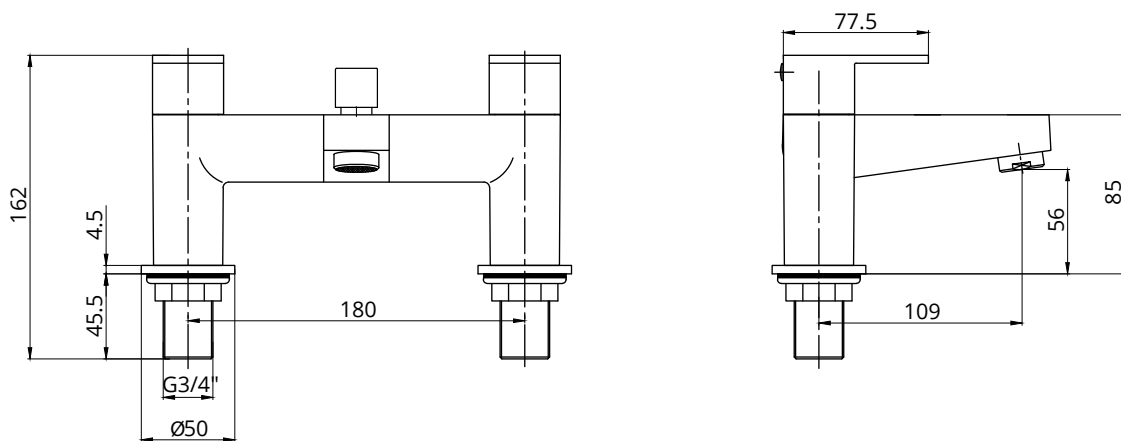

### Bath Shower Mixer

Waste Included

<b>MATERIAL</b>	Brass
<b>FIXING</b>	Deck mounted using back nuts provided

#### FLOW RATES OPEN OUTLET

Bar	Litres per min
0.2	10.40
0.5	14.20
1	19.00
2	26.60
3	32.50