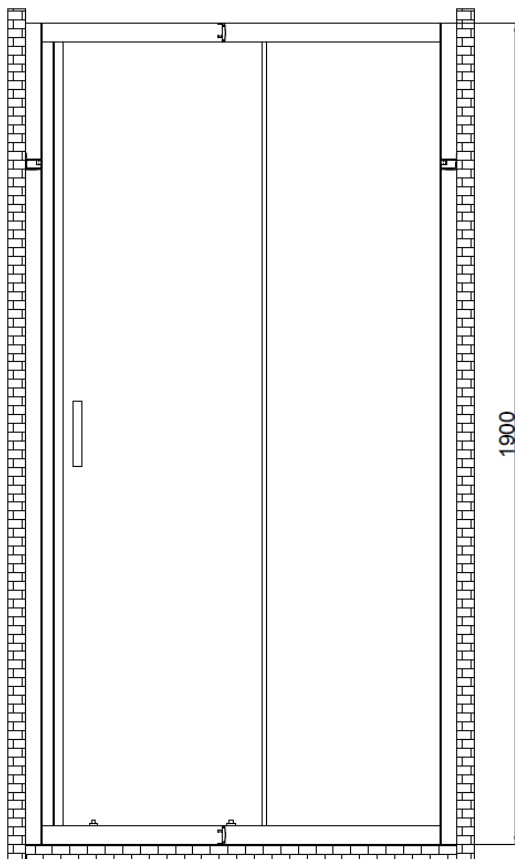

Technical Data Information

Product Code: CNVS120

Information: **Casanuova 1200 Sliding Shower Door**

1900mm High
Magnetic Door Closure
6mm Toughened Safety Glass
Easy Clean Glass
Tested to Standard EN14428
Anodised Bright Silver Profiles
CE Certified
Double Rollers with Quick Release
Reversible
20 Year Warranty
Door Opening: 481mm

All Dimensions are in millimetres. The information contained on this page was correct at date of issue. Fitting dimensions are provided as a guide only. Some variation may occur due to manufacturing tolerances. We pursue a policy of continuing improvement in design and performance of our products and so reserve the right to change specifications without prior notice.