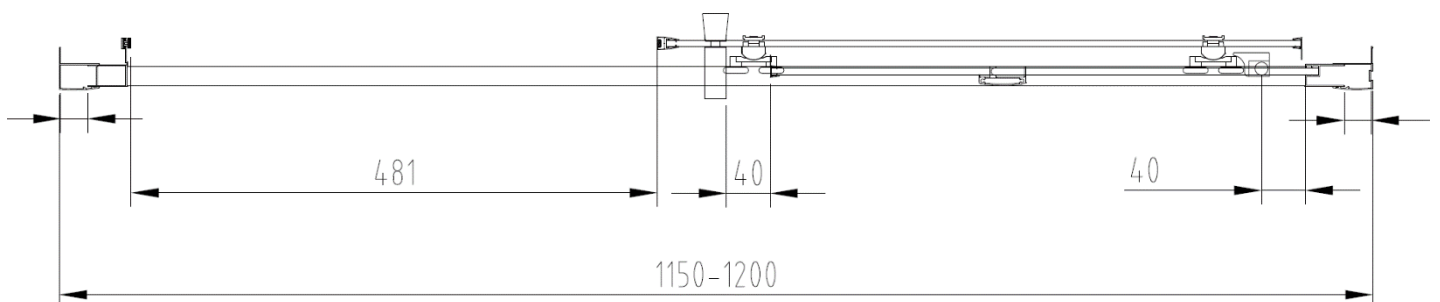

Technical Data Information

Product Code: CNVS120

Information: **Casanuova 1200 Sliding Shower Door**

1900mm High
Magnetic Door Closure
6mm Toughened Safety Glass
Easy Clean Glass
Tested to Standard EN14428
Anodised Bright Silver Profiles
CE Certified
Double Rollers with Quick Release
Reversible
20 Year Warranty
Door Opening: 481mm

All Dimensions are in millimetres. The information contained on this page was correct at date of issue. Fitting dimensions are provided as a guide only. Some variation may occur due to manufacturing tolerances. We pursue a policy of continuing improvement in design and performance of our products and so reserve the right to change specifications without prior notice.