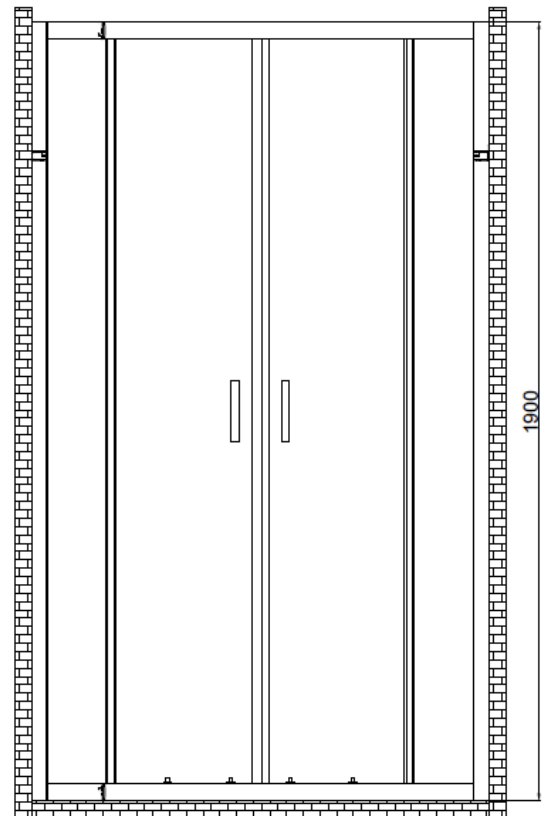

Technical Data Information

Product Code: CNVQ800

Information: **Casanuova 800 x 800 Offset Quadrant Shower Door**
1900mm High
Magnetic Door Closure
6mm Toughened Safety Glass
Easy Clean Glass
Tested to Standard EN14428
Anodised Bright Silver Profiles
CE Certified
Double Rollers with Quick Release
Reversible
20 Year Warranty

All Dimensions are in millimetres. The information contained on this page was correct at date of issue. Fitting dimensions are provided as a guide only. Some variation may occur due to manufacturing tolerances. We pursue a policy of continuing improvement in design and performance of our products and so reserve the right to change specifications without prior notice.