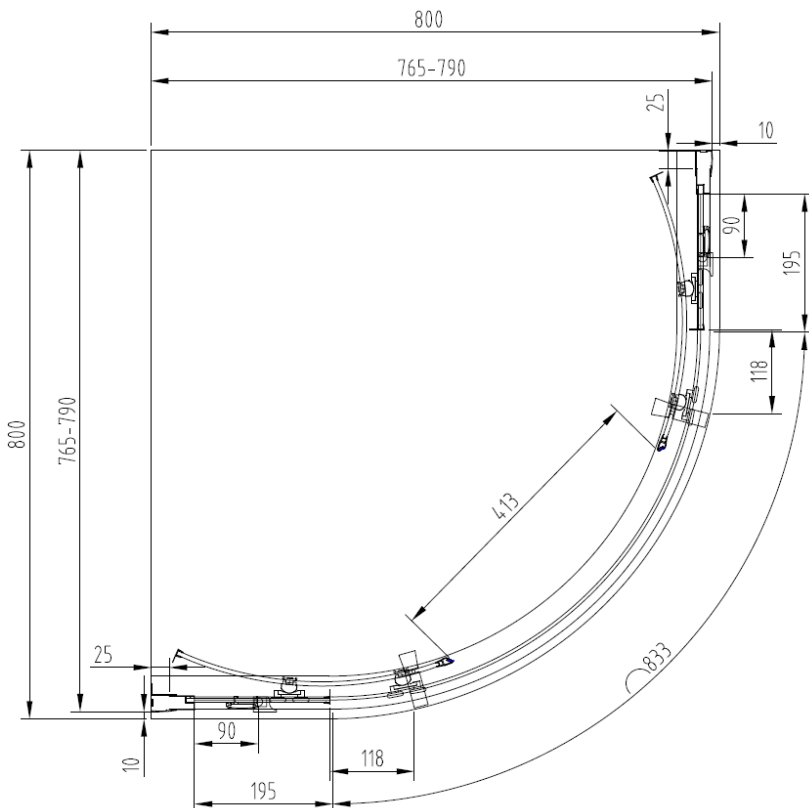

Technical Data Information

Product Code: CNVQ800

Information: **Casanuova 800 x 800 Offset Quadrant Shower Door**
1900mm High
Magnetic Door Closure
6mm Toughened Safety Glass
Easy Clean Glass
Tested to Standard EN14428
Anodised Bright Silver Profiles
CE Certified
Double Rollers with Quick Release
Reversible
20 Year Warranty

All Dimensions are in millimetres. The information contained on this page was correct at date of issue. Fitting dimensions are provided as a guide only. Some variation may occur due to manufacturing tolerances. We pursue a policy of continuing improvement in design and performance of our products and so reserve the right to change specifications without prior notice.