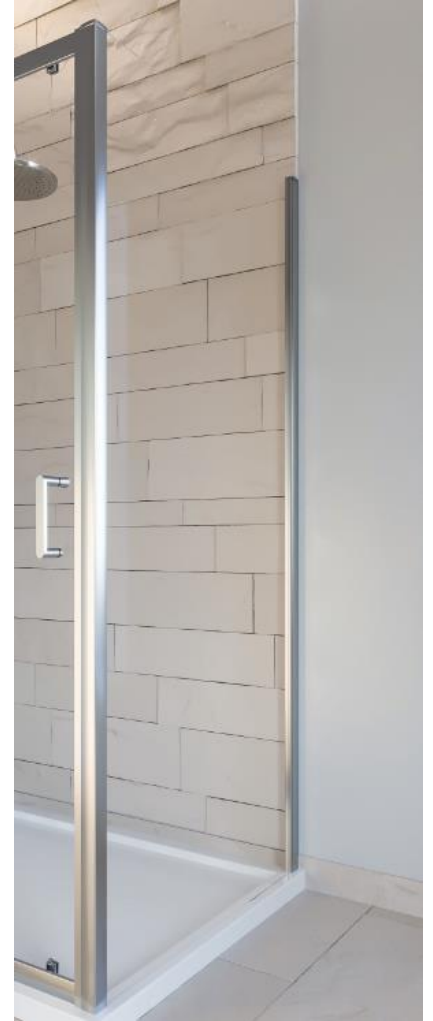

## Technical Data Information

**Product Code:** CNVP900

**Information:** **Casanuova 900 Shower Door Side Panel**  
1900mm High  
6mm Toughened Safety Glass  
Easy Clean Glass  
Tested to Standard EN14428  
Anodised Bright Silver Profiles  
CE Certified  
Reversible  
20 Year Warranty