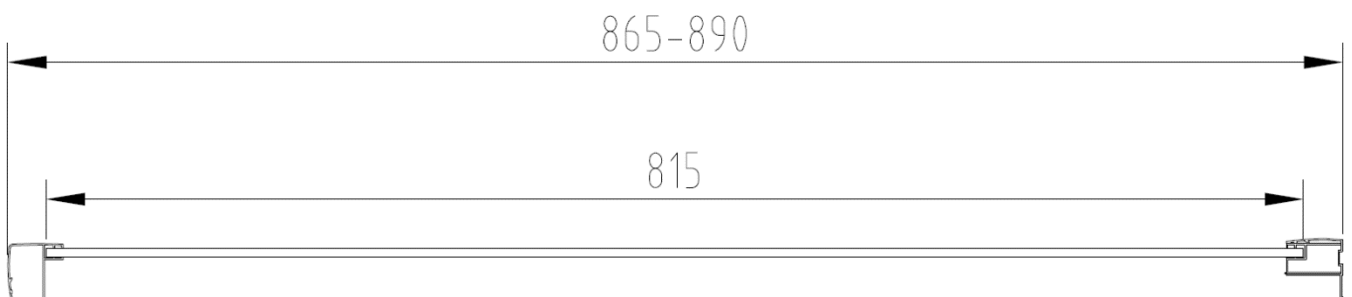

## Technical Data Information

**Product Code:** CNVP900

**Information:** **Casanuova 900 Shower Door Side Panel**  
1900mm High  
6mm Toughened Safety Glass  
Easy Clean Glass  
Tested to Standard EN14428  
Anodised Bright Silver Profiles  
CE Certified  
Reversible  
20 Year Warranty

All Dimensions are in millimetres. The information contained on this page was correct at date of issue. Fitting dimensions are provided as a guide only. Some variation may occur due to manufacturing tolerances. We pursue a policy of continuing improvement in design and performance of our products and so reserve the right to change specifications without prior notice.