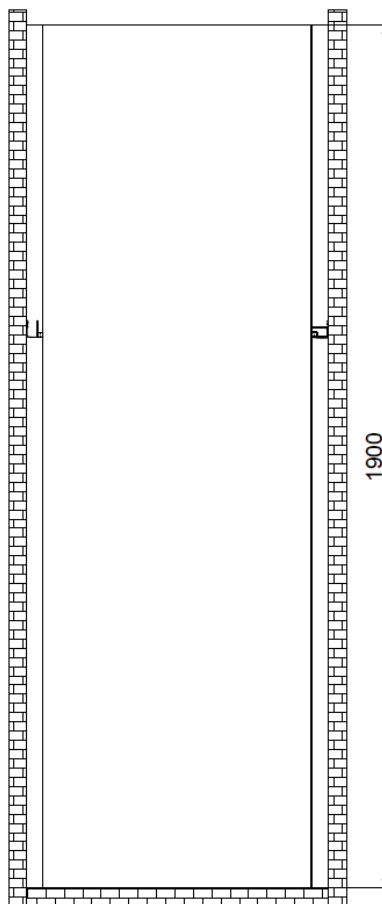

## Technical Data Information

**Product Code:** CNVP900

**Information:** **Casanuova 900 Shower Door Side Panel**  
1900mm High  
6mm Toughened Safety Glass  
Easy Clean Glass  
Tested to Standard EN14428  
Anodised Bright Silver Profiles  
CE Certified  
Reversible  
20 Year Warranty

All Dimensions are in millimetres. The information contained on this page was correct at date of issue. Fitting dimensions are provided as a guide only. Some variation may occur due to manufacturing tolerances. We pursue a policy of continuing improvement in design and performance of our products and so reserve the right to change specifications without prior notice.