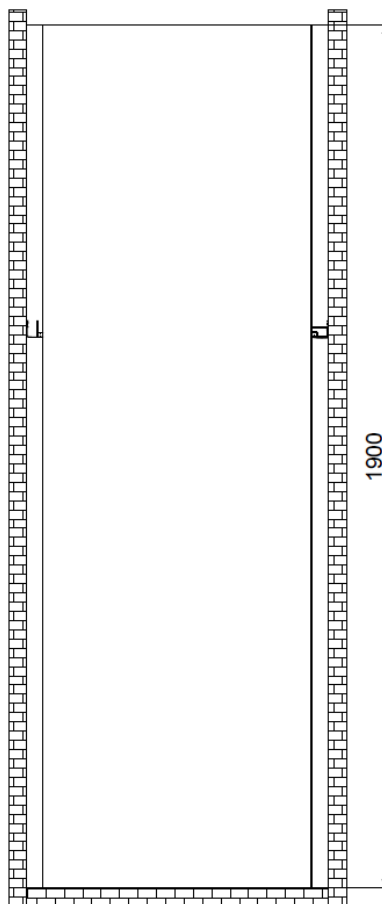

Technical Data Information

Product Code: CNVP800

Information: **Casanuova 800 Shower Door Side Panel**
1900mm High
6mm Toughened Safety Glass
Easy Clean Glass
Tested to Standard EN14428
Anodised Bright Silver Profiles
CE Certified
Reversible
20 Year Warranty

All Dimensions are in millimetres. The information contained on this page was correct at date of issue. Fitting dimensions are provided as a guide only. Some variation may occur due to manufacturing tolerances. We pursue a policy of continuing improvement in design and performance of our products and so reserve the right to change specifications without prior notice.