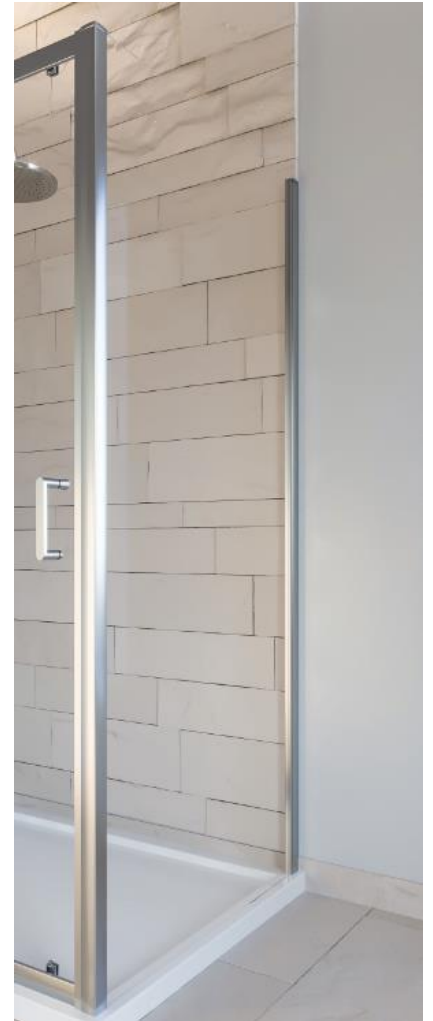

Technical Data Information

Product Code: CNVP800

Information: **Casanuova 800 Shower Door Side Panel**
1900mm High
6mm Toughened Safety Glass
Easy Clean Glass
Tested to Standard EN14428
Anodised Bright Silver Profiles
CE Certified
Reversible
20 Year Warranty