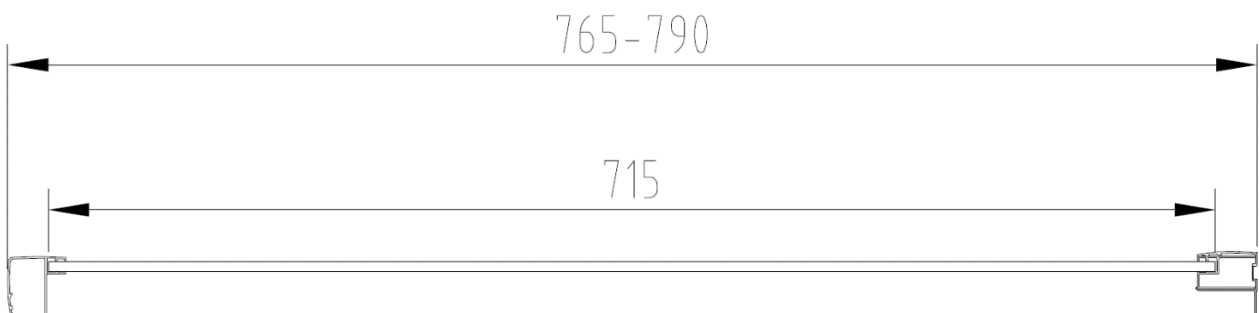

Technical Data Information

Product Code: CNVP800

Information: **Casanuova 800 Shower Door Side Panel**
1900mm High
6mm Toughened Safety Glass
Easy Clean Glass
Tested to Standard EN14428
Anodised Bright Silver Profiles
CE Certified
Reversible
20 Year Warranty

All Dimensions are in millimetres. The information contained on this page was correct at date of issue. Fitting dimensions are provided as a guide only. Some variation may occur due to manufacturing tolerances. We pursue a policy of continuing improvement in design and performance of our products and so reserve the right to change specifications without prior notice.